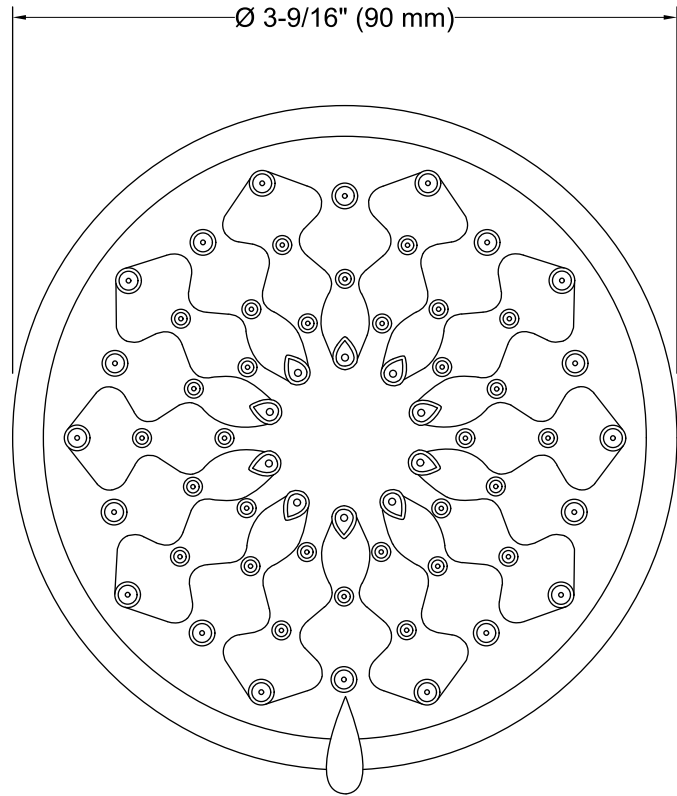

Features

- Showerhead features transitional nature-inspired design.
- Advanced spray engine provides three alternate experiences: wide coverage, intense drenching, and targeted spray.
- Wide coverage spray produces an encompassing spray for everyday use.
- Intense drenching spray delivers a forceful spray ideal for rinsing soap from hair.
- Targeted spray is a focused stream for targeting sore muscles or use as a utility spray.
- Simple thumb tab allows for a smooth transition between sprays.
- Spray nozzles cover full area of sprayhead.
- MasterClean™ sprayface is easy to clean.
- 1.5 gpm (gallons per minute) flow rate.
- 1/2-inch NPT connection.

Material

- KOHLER finishes resist corrosion and tarnishing.

Installation

- Wall-mount

Water Conservation & Rebates

- WaterSense®-labeled 1.5-gpm handshowers use up to 40 percent less water than standard 2.5-gpm handshowers, while still meeting strict performance guidelines.
- This product can help a building earn Water Efficiency points in the LEED® Green Building Rating System.

Recommended Products/Accessories

- K-7395 Shower Arm and Flange
- K-7397 Shower Arm and Flange

Codes/Standards

ASME A112.18.1/CSA B125.1
DOE - Energy Policy Act 1992
EPA WaterSense®
California Energy Commission (CEC)

Technical Information

All product dimensions are nominal.

Showerhead/Body Spray:

Rated maximum flow: 1.5 gal/min (5.7 l/min)

Notes

Install this product according to the installation instructions.