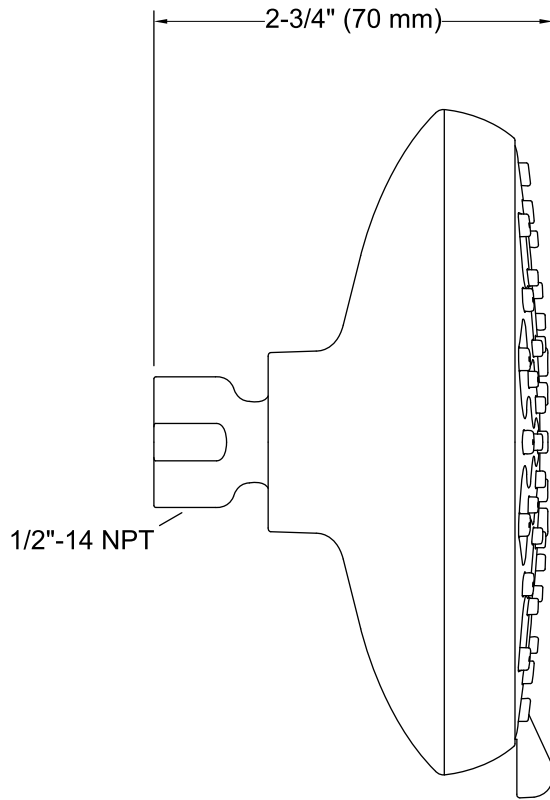

Recommended Products/Accessories

- K-7395 Shower Arm and Flange
- K-7397 Shower Arm and Flange

Codes/Standards

ASME A112.18.1/CSA B125.1
DOE - Energy Policy Act 1992
EPA WaterSense®
California Energy Commission (CEC)

Technical Information

All product dimensions are nominal.

Showerhead/Body Spray:

Rated maximum flow: 1.5 gal/min (5.7 l/min)

Notes

Install this product according to the installation instructions.