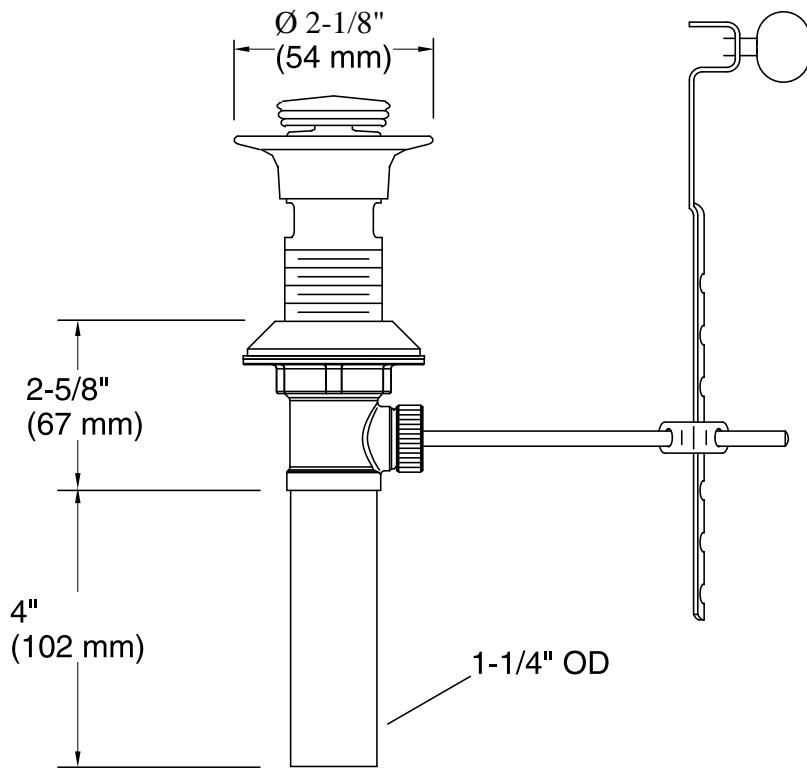

Features

- 17-gauge brass construction
- Adjustable trip lever pop-up drain
- 1-1/4" (32 mm) connection

Material

- Solid-brass construction for durability and reliability
- KOHLER® finishes resist corrosion and tarnishing

Recommended Products/Accessories

- K-23726 Drain treatment
- K-23723 Faucet cleaner

Codes/Standards

ASME A112.18.2/CSA B125.2

KOHLER® One-Year Limited Warranty

See website for detailed warranty information.

Pop-Up Drain

Technical Information

All product dimensions are nominal.

Notes

Install this product according to the installation guide.