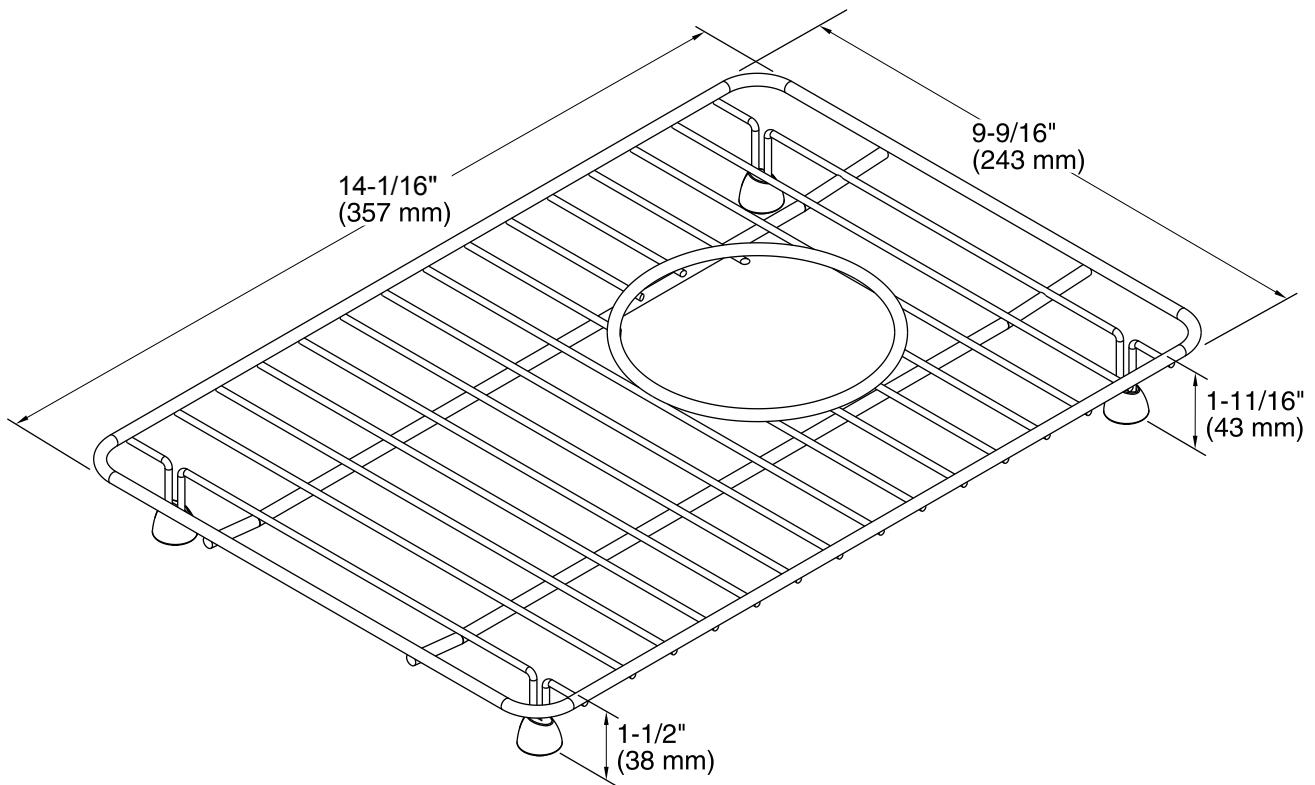

### Features

- Fits in the right side of K-5871 Riverby sinks.
- Durable stainless-steel construction.
- Helps protect sink surface from daily wear.
- Dishwasher safe.
- Rubber feet provide added protection.
- Recommended for use with the K-6237 Riverby left-hand rack.

## Technical Information

All product dimensions are nominal.

Material: Stainless Steel