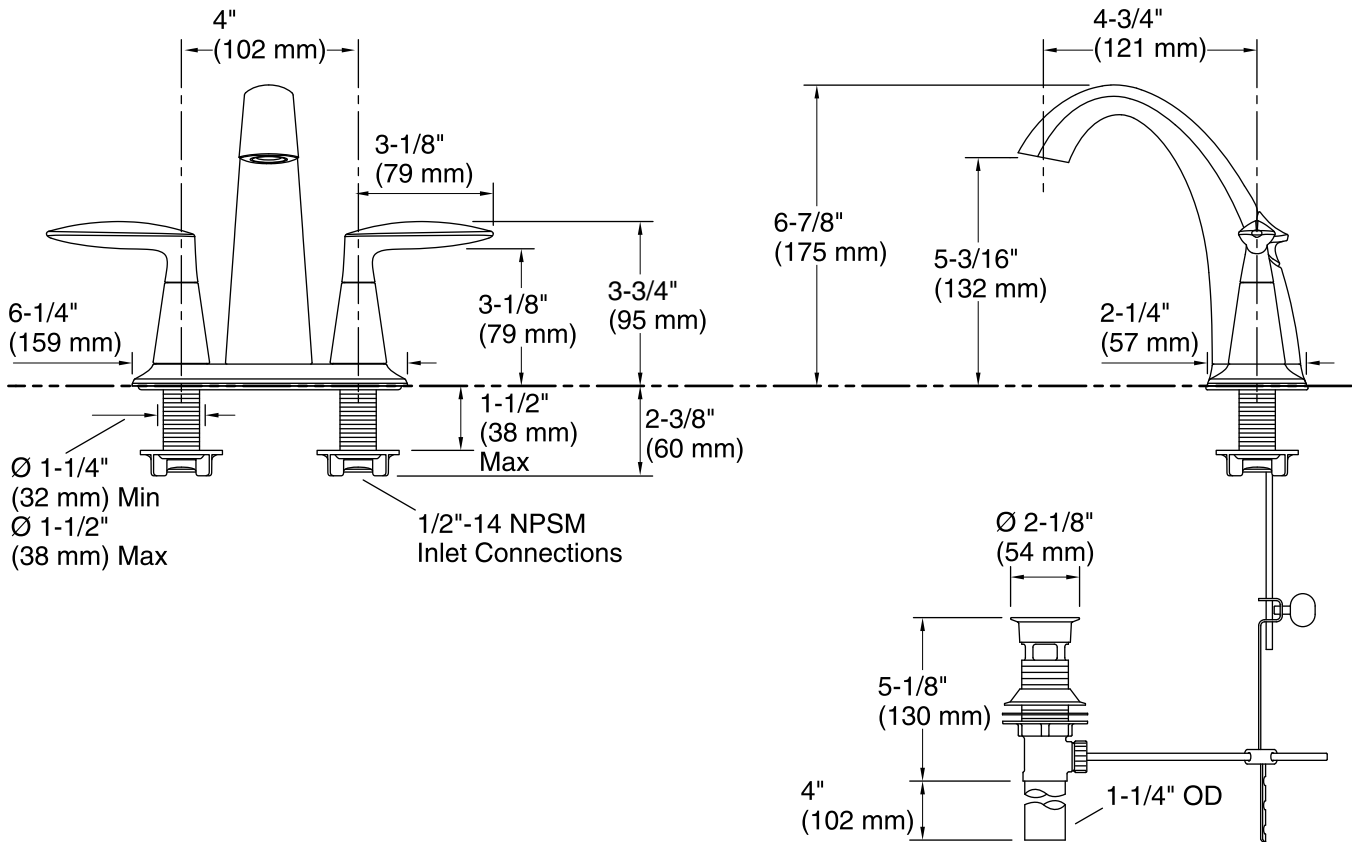

### Features

- 5" (127 mm) spout reach.
- 1.2 gal/min (4.5 l/min) maximum flow rate [max at 60 psi (4.14 bar)].
- KOHLER ceramic disc valves exceed industry longevity standards for a lifetime of durable performance.
- Two-handle centerset bathroom sink faucet for 4" centers.
- Includes metal pop-up drain with 1-1/4" tailpiece.
- Reversible quarter-turn washerless ceramic disc valves.
- Coordinates with Alteo faucets, accessories, and showering components to complete your bathroom. 1.2 gal/min (4.5 l/min) maximum flow rate [max at 60 psi (4.14 bar)].

### Installation

- For 4" (102 mm) centers.
- Deck-mount installation.

ADA CSA B651 OBC

## Technical Information

All product dimensions are nominal.

### Spout:

Spout reach: 4-3/4" (121 mm)