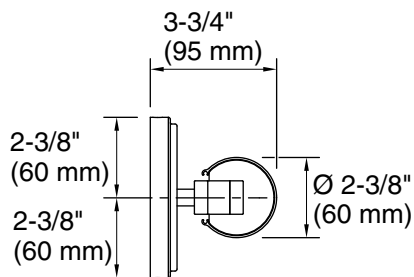

## Installation

- Requires a 4" W (102 mm) x 1-1/2" D (38 mm) octagonal electrical outlet box

## Technical Information

All product dimensions are nominal.

Material: Polymer, Steel, Aluminum  
Lighting Type: Integrated LED  
Socket Type: LED Integrate  
Number of Shades: 1  
Shade Type: Frosted Plastic  
Hanging Type: Non-hanging  
Electrical component rating: LED: 60 Hz, 23 W, 2087 Lumens