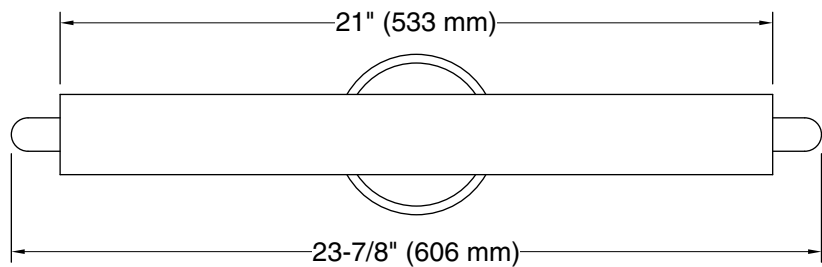

## Installation

- Requires a 4" W (102 mm) x 1-1/2" D (38 mm) octagonal electrical outlet box

## Technical Information

All product dimensions are nominal.

Material: Polymer, Steel, Aluminum  
Lighting Type: Integrated LED  
Socket Type: LED Integrate  
Number of Shades: 1  
Shade Type: Frosted Plastic  
Hanging Type: Non-hanging  
Electrical component rating: LED: 60 Hz, 23 W, 2087 Lumens