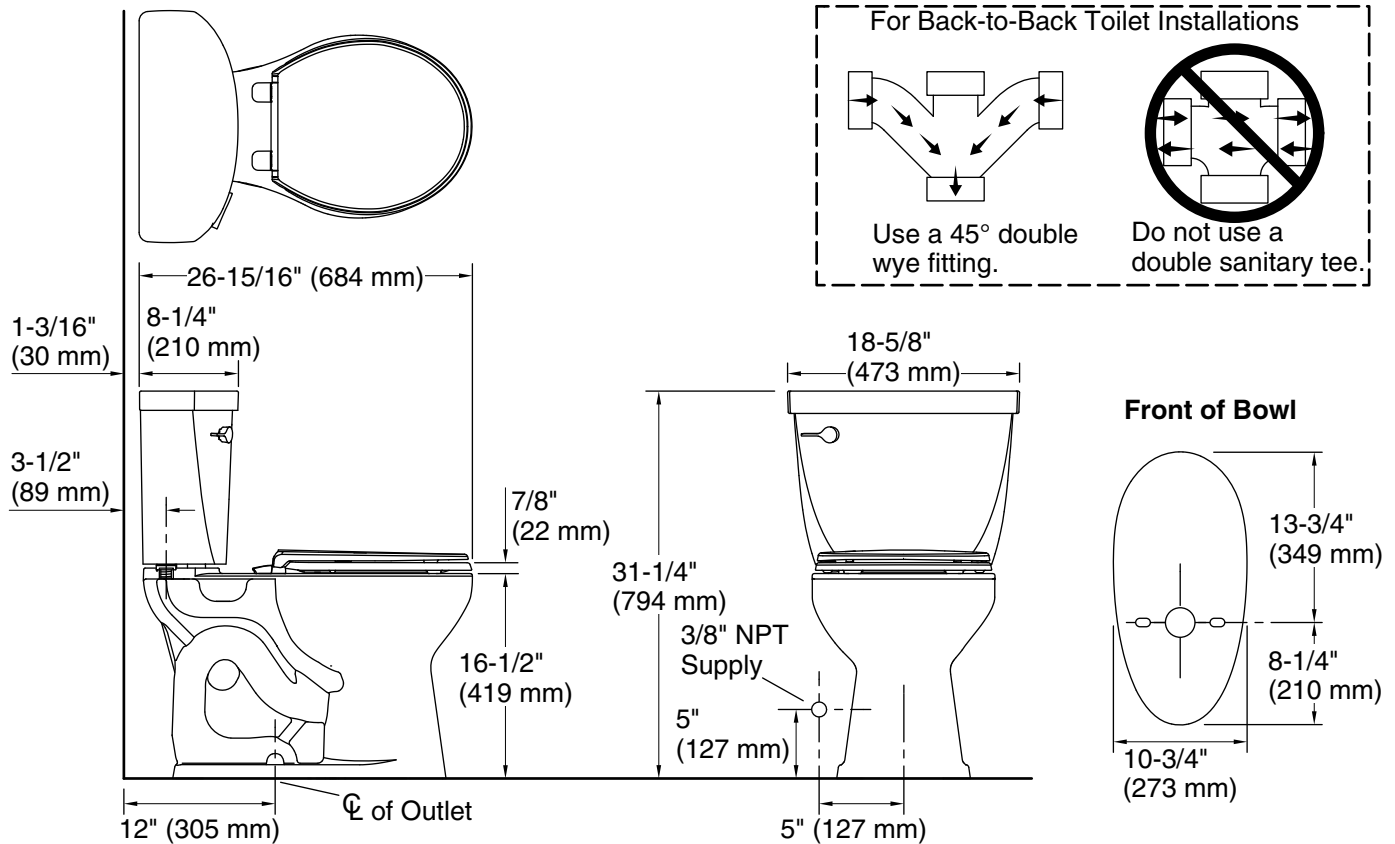

### Installation

- Standard 12" (305 mm) rough-in.

For the most current Specification Sheet, go to [www.kohler.com](http://www.kohler.com).

9-9-2021 04:55 - US/CA

THE BOLD LOOK  
OF **KOHLER**®

# Cimarron® Comfort Height®

Two-piece round-front 1.28 gpf toilet w/ContinuousClean  
K-31644

## Technical Information

All product dimensions are nominal.

Toilet type:	Floor-mount
Waste Outlet:	Floor
Bowl shape:	Round-front
Flush type:	AquaPiston®, Revolution 360®
Trap passageway:	2-1/8" (54 mm)
Water Consumption	
Full:	1.28 gpf (4.8 lpf)
Water surface size:	8-5/8" x 7-13/16" (218 mm x 198 mm)
Rim to water surface:	6-5/8" (168 mm)
Rough-in:	12" (305 mm)