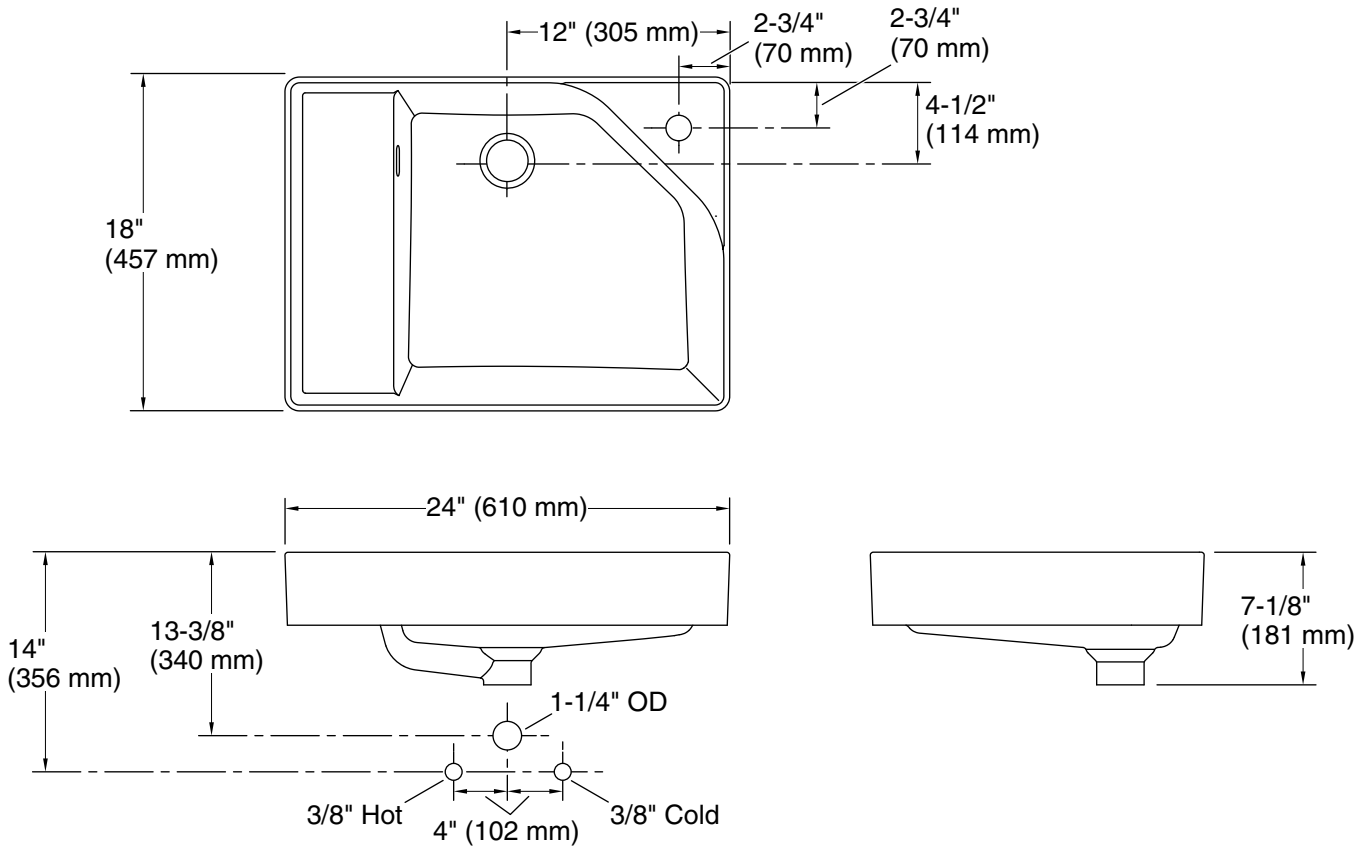

Features

- Vanity top with integrated sink
- Deep square basin with a contemporary design minimizes splash
- Corner faucet deck with raised edge maximizes space and keeps water from spilling onto countertop
- Single faucet hole
- Storage deck provides a convenient, dry space to set small items
- Pair with Spacity™ dual-sided tray and washboard to store products or wash clothing (sold separately)
- Thin angled edges allow you to customize your storage with hanging accessories (sold separately)
- Rear drain placement increases vanity cabinet storage space underneath
- Unique side slotted overflow creates a sleek look
- Glazed finish is easy to clean
- Coordinates with the K-32161 Spacity™ 22-3/4" bathroom vanity cabinet for complete overhanging coverage of cabinetry (sold separately)
- When wall-mounted, pairs with Spacity™ K-28917 pedestal or K-28918 shroud to conceal pipes and create a sleek look (sold separately)
- Pedestal and shroud are decorative only, not supporting the full weight of the sink

Material

- Fireclay

Installation

- Vanity top, semi-recessed vessel, or wall-mount
- With vessel installation, sink sits partially below the additional vanity top; countertop cutout required

Codes/Standards

	0	White
---	---	-------

Technical Information

All product dimensions are nominal.
Installation: Vanity top/ITB

Notes

Install this product according to the installation instructions.