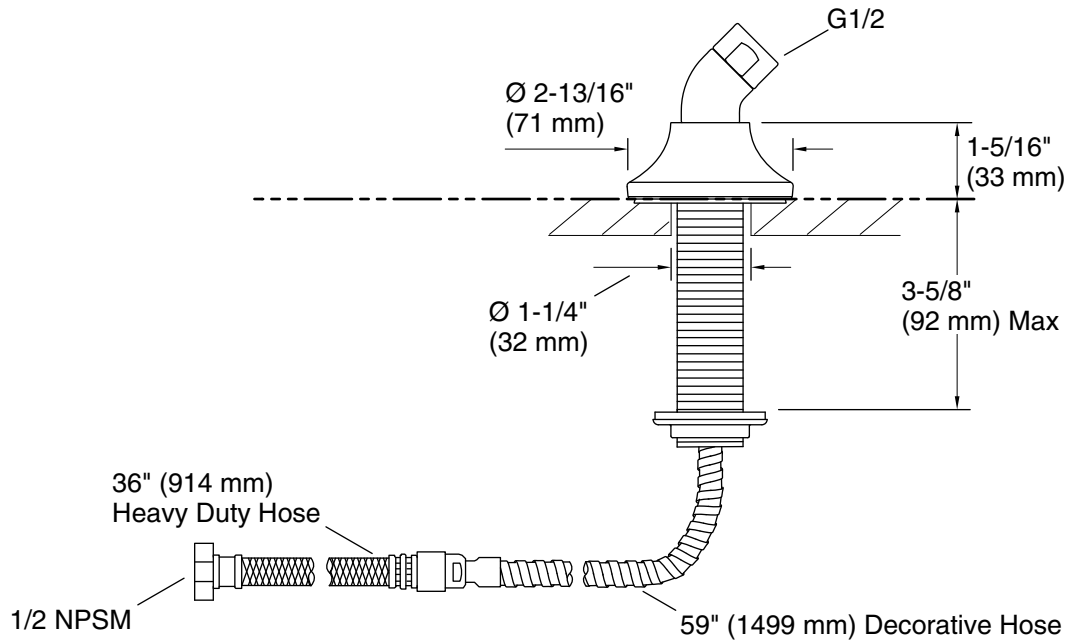

Technical Information

All product dimensions are nominal.

Drain included: No