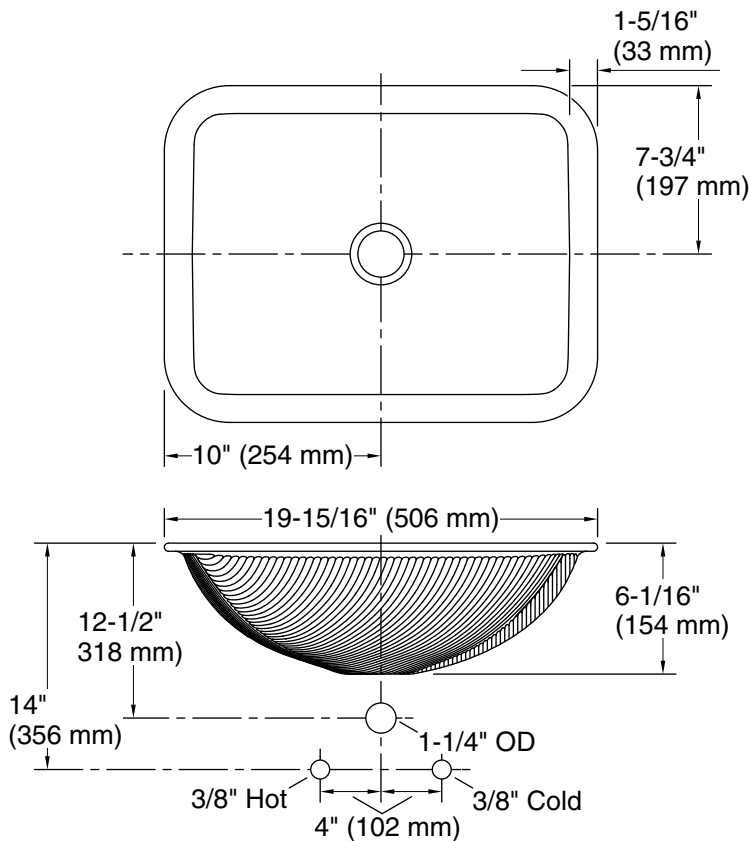

Recommended ADA Installation