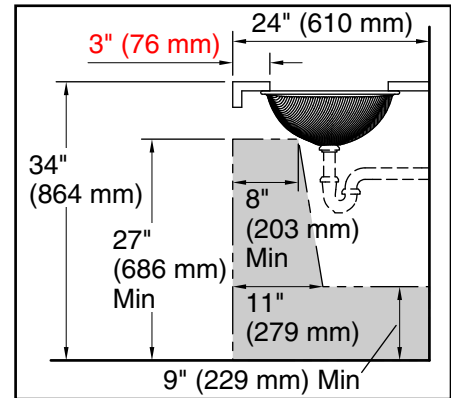

Recommended ADA Installation