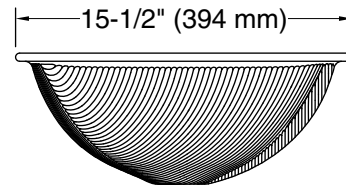

### Technical Information

All product dimensions are nominal.

Bowl configuration: Single

Installation: Undermount

Min. base cabinet width: 13" (330 mm)

Bowl area (Only):  
 Length: 17-3/8" (441 mm)  
 Width: 13" (330 mm)  
 Bowl depth: 5-5/16" (135 mm)  
 Water depth: 5-5/16" (135 mm)