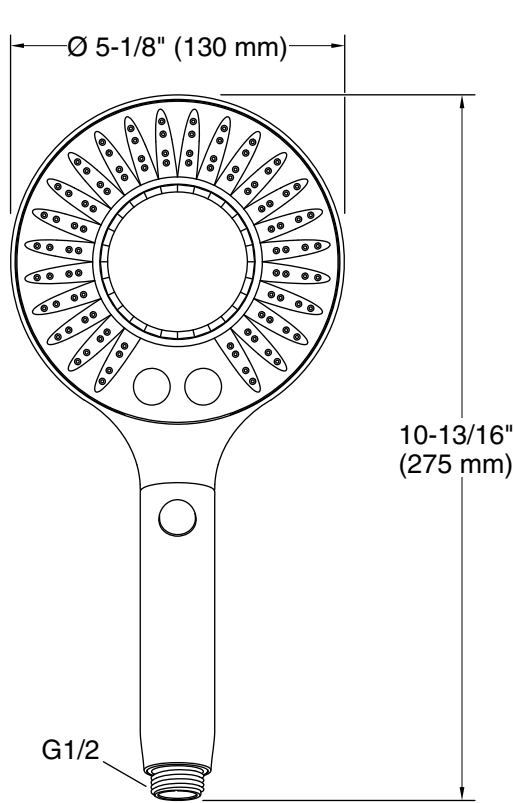

Installation

- Requires shower hose (sold separately)

Recommended Products/Accessories

- K-45982 60" ribbon hose (Qty 2)
- K-98770 Shower Arm Diverter

Codes/Standards

ASME A112.18.1/CSA B125.1
DOE - Energy Policy Act 1992
EPA WaterSense®
California Energy Commission (CEC)

Technical Information

All product dimensions are nominal.

Handshower:

Rated maximum flow: 1.75 gal/min (6.6 l/min)

Pressure: 80 psi (5.5 bar)

Notes

For use with automatic compensating valves rated at 1.05 gal/min (4 l/min) or less.