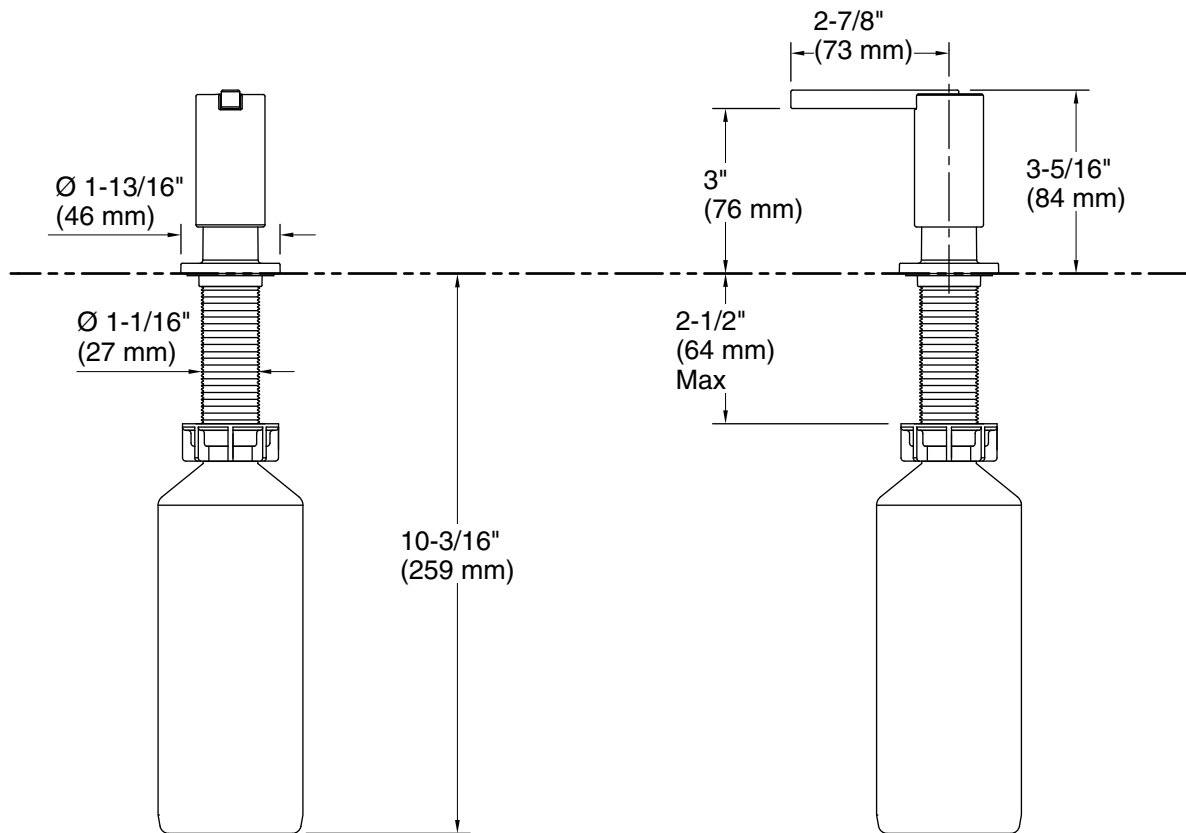

Features

- Holds up to 16 ounces of soap or lotion; refillable from top
- Greater thread length is suitable for use with thicker countertops
- Coordinates with other products in the Components collection

Technical Information

All product dimensions are nominal.

Material: Brass, Plastic

Notes

Install this product according to the installation instructions.