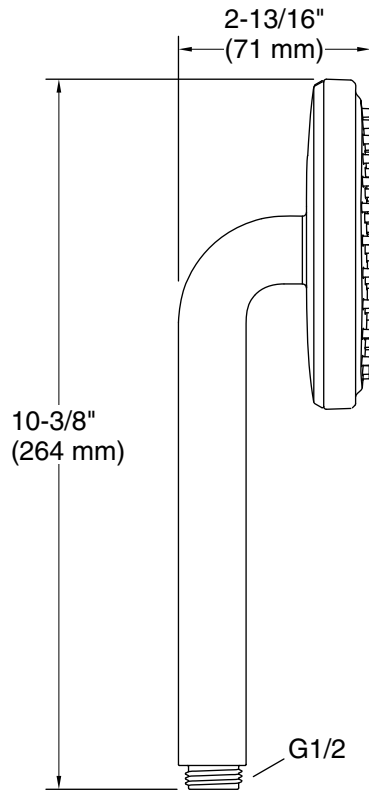

Technical Information

All product dimensions are nominal.

Handshower:

Rated maximum flow: 2.5 gal/min (9.5 l/min)
Pressure: 80 psi (5.5 bar)

Notes

For use with automatic compensating valves rated at 2.5 gal/min (9.5 l/min) or less.