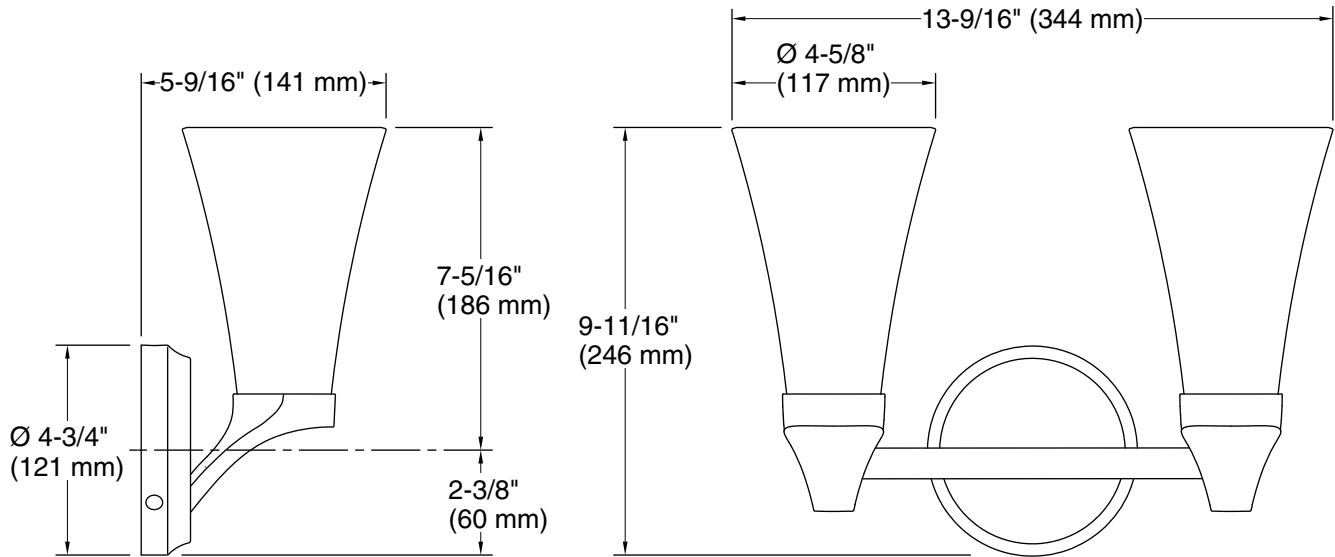

Required Electrical Service

One circuit required.

120 V, 60 Hz

Technical Information

All product dimensions are nominal.

Installation Type:	Wall-mount
Material:	Steel, Glass, Aluminum, Zinc
Number of Lights:	2
Lighting Type:	Socket-based
Socket Type:	E-12 Candelabra
Number of Shades:	2
Shade Type:	Frosted Glass

Notes

Install this product according to the installation instructions.