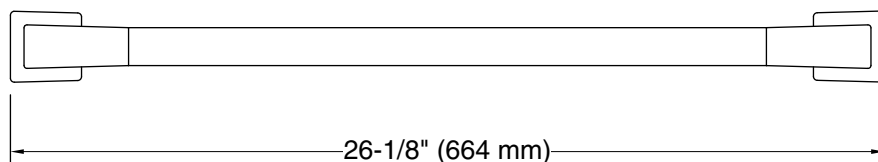

Features

- 24" (610 mm) bar.
- Double towel bar provides additional storage in bathroom space.
- Coordinates with Honesty faucets and showering components to complete your bathroom.

Material

- Premium metal construction for durability and reliability.
- KOHLER finishes resist corrosion and tarnishing.

Recommended Products/Accessories

- K-31507-TE bath towel with Terry weave, 30" x 58"
- K-31507-TA bath towel with Tatami weave, 30" x 58"
- K-31507-TX bath towel with Textured weave, 30" x 58"

Codes/Standards

Technical Information

All product dimensions are nominal.

Installation Type: Wall-mount

Material: Zinc, Stainless Steel

Notes

Install this product according to the installation instructions.

CAUTION: Risk of personal injury. Do not install these products in any area where they are likely to be used inadvertently as a grab bar or support bar. These products are not designed or intended for use as a grab bar or support bar.