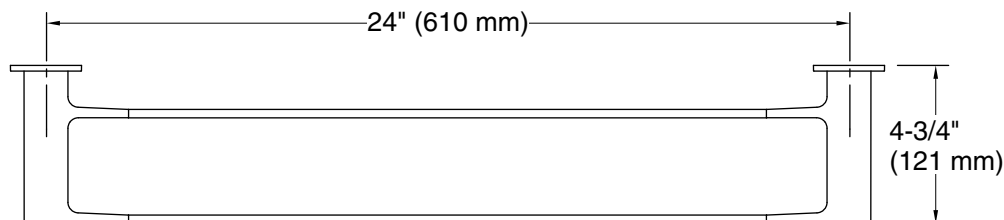

Features

- 24" (610 mm) bar.
- Double towel bar provides additional storage in bathroom space.
- Coordinates with Honesty faucets and showering components to complete your bathroom.

Material

- Premium metal construction for durability and reliability.
- KOHLER finishes resist corrosion and tarnishing.

Technical Information

All product dimensions are nominal.

Installation Type: Wall-mount

Material: Zinc, Stainless Steel

Notes

Install this product according to the installation instructions.

CAUTION: Risk of personal injury. Do not install these products in any area where they are likely to be used inadvertently as a grab bar or support bar. These products are not designed or intended for use as a grab bar or support bar.