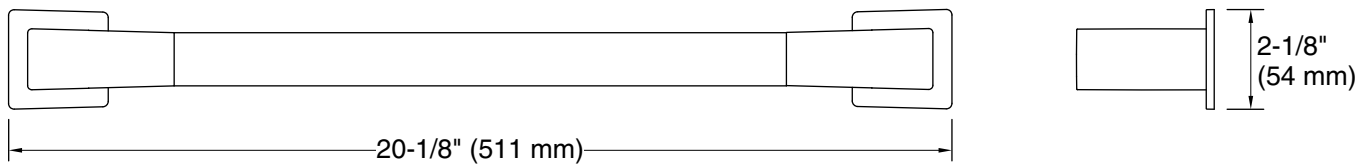

Technical Information

All product dimensions are nominal.

Installation Type: Wall-mount

Material: Zinc, Stainless Steel

Notes

Install this product according to the installation instructions.

CAUTION: Risk of personal injury. Do not install these products in any area where they are likely to be used inadvertently as a grab bar or support bar. These products are not designed or intended for use as a grab bar or support bar.