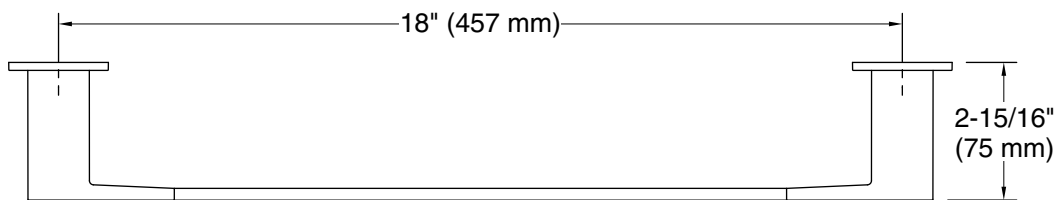

Features

- 18" (457 mm) bar.
- Coordinates with Honesty faucets and showering components to complete your bathroom.

Material

- Premium metal construction for durability and reliability.
- KOHLER finishes resist corrosion and tarnishing.

Recommended Products/Accessories

K-31506-TA bath sheet with Tatami weave, 35" x 70"

K-31506-TE bath sheet with Terry weave, 35" x 70"

K-31506-TX bath sheet with Textured weave, 35" x 70"

Codes/Standards

None Applicable

Technical Information

All product dimensions are nominal.

Installation Type: Wall-mount

Material: Zinc, Stainless Steel

Notes

Install this product according to the installation instructions.

CAUTION: Risk of personal injury. Do not install these products in any area where they are likely to be used inadvertently as a grab bar or support bar. These products are not designed or intended for use as a grab bar or support bar.