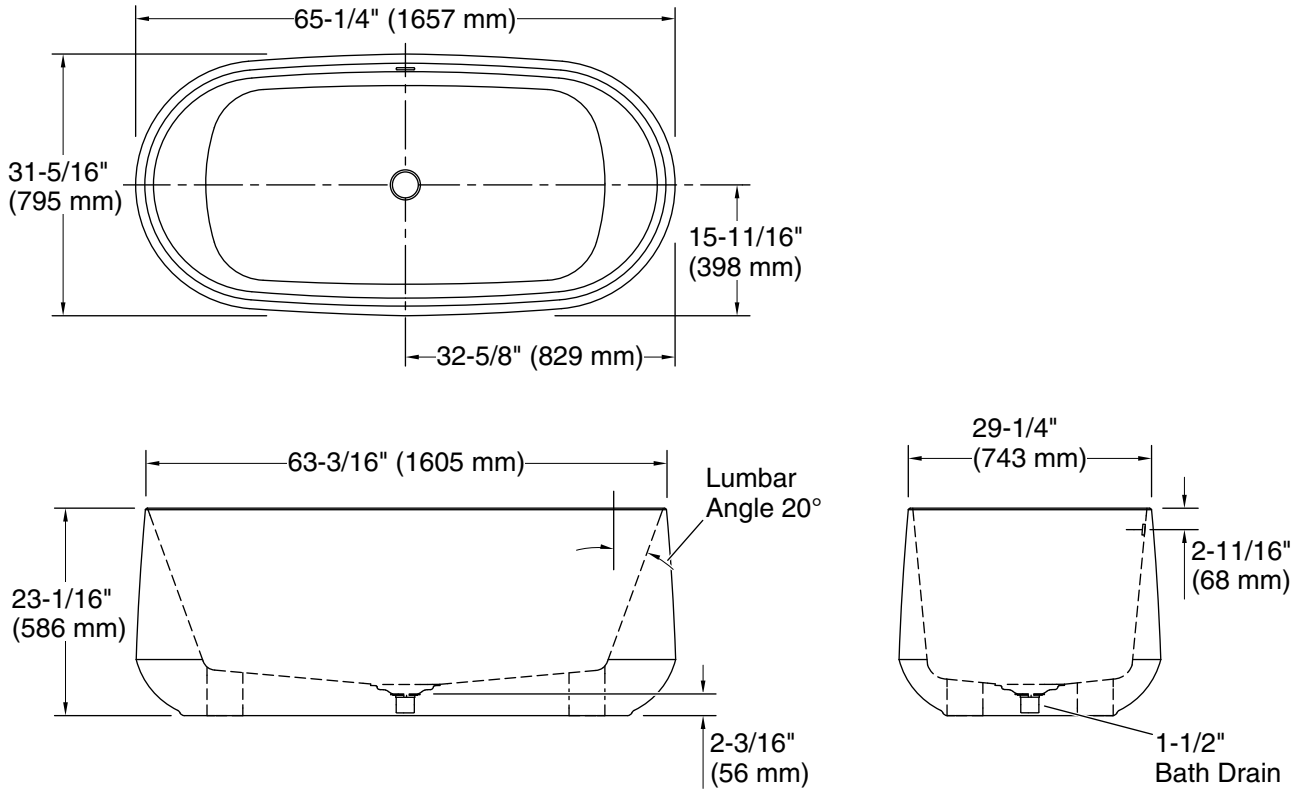

Ceric®

65-1/4" x 31-5/16" freestanding bath
K-25985

Features

- Freestanding design creates a striking focal point in your bathing area.
- 17" (432 mm) soaking depth.
- Integral lumbar support.
- Slotted overflow allows for deep soaking.
- Optional integral overflow insert.
- Center toe-tap drain with KOHLER Lithocast cover.

Material

- Acrylic.

Installation

- Freestanding.

Recommended Products/Accessories

- K-23726 Drain treatment
- K-23732 Tub & shower cleaner

Codes/Standards

- CSA B45.5/IAPMO Z124
- ASTM E162
- ASTM E662

	0	White
-------------------------------------------------------------------------------------	---	-------

Technical Information

All product dimensions are nominal.

Installation:	Freestanding
Drain location:	Center
Basin area, bottom:	48-3/8" x 24-3/8" (1229 mm x 619 mm)
Basin area, top:	61-1/4" x 27-7/16" (1556 mm x 697 mm)
Weight:	135 lbs (61.2 kg)
Water depth:	17" (432 mm)
Water capacity:	88 gal (333.1 L)

Notes

Measure your actual product for rough-in details.

Install this product according to the installation instructions.

The hot water supply should be 70% of the capacity of the bath or greater. Installations will vary.