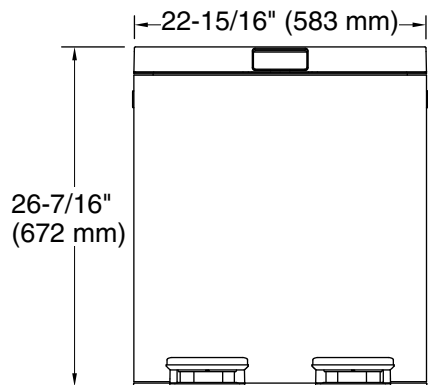

### Technical Information

All product dimensions are nominal.

Material: Stainless Steel, Plastic

Height: 32-3/8" (823 mm)