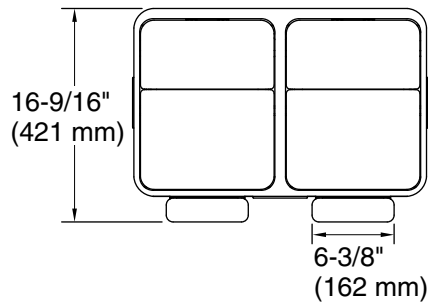

### Technical Information

All product dimensions are nominal.

Material: Stainless Steel, Plastic

Height: 32-3/8" (823 mm)