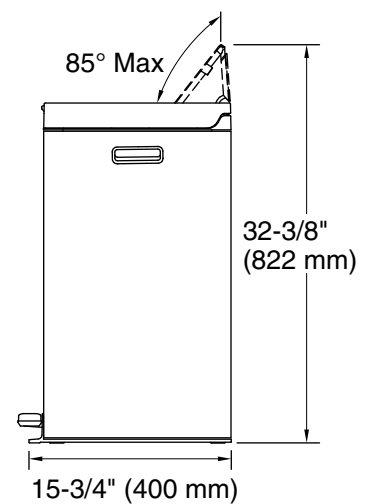

### Technical Information

All product dimensions are nominal.

Material: Stainless Steel, Plastic

Height: 32-3/8" (823 mm)