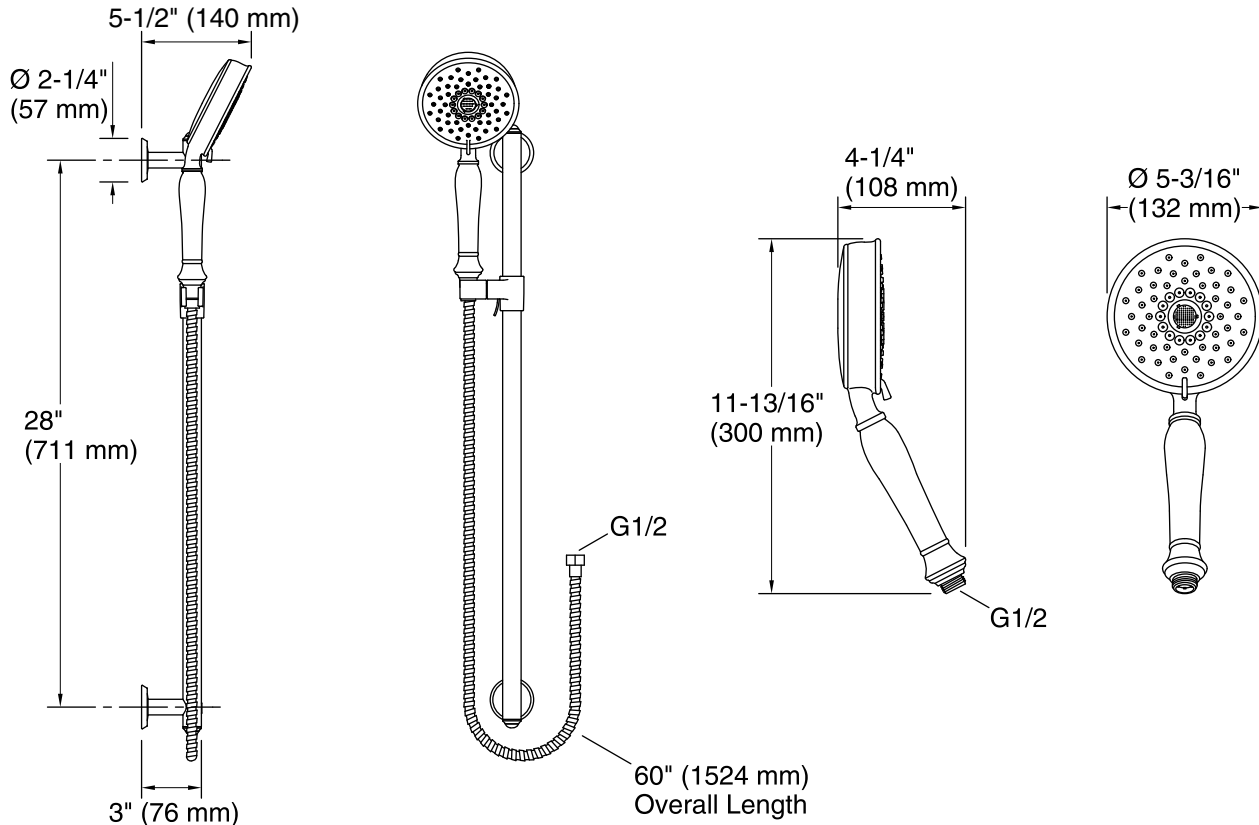

#### Features

- Includes Bancroft® 1.75-gpm multifunction handshower, 60" metal hose, 30" slidebar and traditional slidebar trim.
- Advanced spray engine provides three experiences: full coverage, pulsating massage and silk spray.
- Full coverage spray produces an encompassing spray for everyday use and utilizes Katalyst® air induction to create large, full drops.
- Pulsating massage spray targets sore muscles to ease away aches and pains.
- Silk spray releases a dense, luxurious spray ideal for rinsing.
- Thumb tab allows for a smooth transition between sprays.
- Combination of balance, weight, grip and angle makes this handshower comfortable and easy to use.
- MasterClean™ sprayface resists hard water buildup and is easy to clean.
- 1.75 gpm (gallons per minute) flow rate.
- 30" slidebar features adjustable mounting brackets for installation flexibility.
- Coordinates with Bancroft® and Devonshire® faucets and accessories.

### Technical Information

All product dimensions are nominal.

#### Handshower:

Rated maximum flow: 1.75 gal/min (6.6 l/min)

Pressure: 45 psi (3.1 bar)