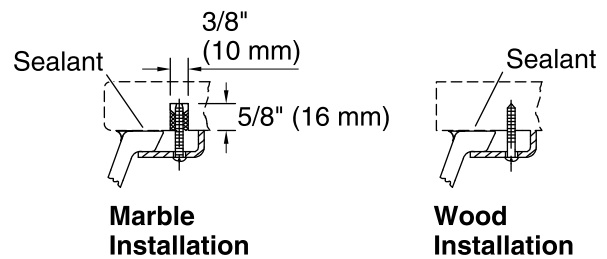

Features

- Rectangular basin with curved bottom.
- Overflow drain.
- No faucet holes; requires wall- or counter-mount faucet.
- 52047 clamp assembly

Material

- Vitreous china.

Installation

- Under-mount

Recommended Products/Accessories

Technical Information

All product dimensions are nominal.

Installation:	Under-mount
Bowl area:	Length: 18-5/8" (473 mm) Width: 12-1/4" (311 mm) Water depth: 4-5/8" (117 mm)
Drain hole:	1-3/4" (44 mm)
Template:	1053195-7, required, not included