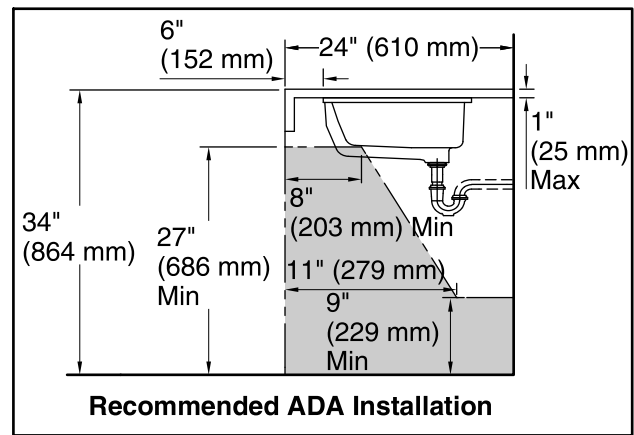

Features

- Rectangular basin with curved bottom.
- Overflow drain.
- No faucet holes; requires wall- or counter-mount faucet.
- 52047 clamp assembly

Material

- Vitreous china.

Installation

- Under-mount

Recommended Products/Accessories

Technical Information

All product dimensions are nominal.

Installation:	Under-mount
Bowl area:	Length: 18-5/8" (473 mm) Width: 12-1/4" (311 mm) Water depth: 4-5/8" (117 mm)
Drain hole:	1-3/4" (44 mm)
Template:	1053195-7, required, not included