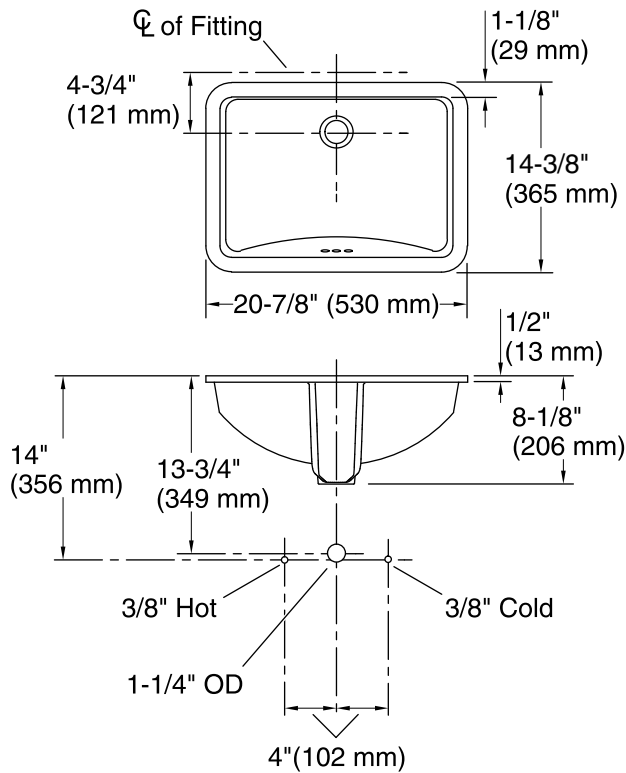

Features

- Rectangular basin with curved bottom.
- Overflow drain.
- No faucet holes; requires wall- or counter-mount faucet.
- 52047 clamp assembly

Material

- Vitreous china.

Installation

- Under-mount

Recommended Products/Accessories

Technical Information

All product dimensions are nominal.

Installation:	Under-mount
Bowl area:	Length: 18-5/8" (473 mm) Width: 12-1/4" (311 mm) Water depth: 4-5/8" (117 mm)
Drain hole:	1-3/4" (44 mm)
Template:	1053195-7, required, not included

Notes

Install this product according to the installation instructions.

The product diagram is based on the K-8998 adjustable P-trap with 1" (25 mm) of tailpiece exposed.

NOTICE: Countertop manufacturer or cutter must use the current product template available at www.kohler.com, or by calling 1-800-4KOHLER. Kohler Co. is not responsible for cutout errors when the incorrect cutout template is used.