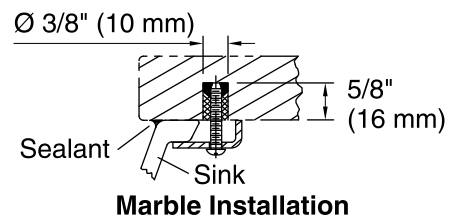

Technical Information

All product dimensions are nominal.

- Bowl configuration: Single
- Installation: Under-mount
- Bowl area (Only): Length: 17" (432 mm)
  Width: 14" (356 mm)
  Water depth: 6-3/8" (162 mm)
- Drain hole: 1-3/4" (44 mm)
- Template: 1151011-7, required, not included

Notes

Install this product according to the installation instructions.

NOTICE: Countertop manufacturer or cutter must use the current product template available at www.kohler.com, or by calling 1-800-4KOHLER. Kohler Co. is not responsible for cutout errors when the incorrect cutout template is used.

ADA, CSA B651 compliant when installed to the specific requirements of these regulations.