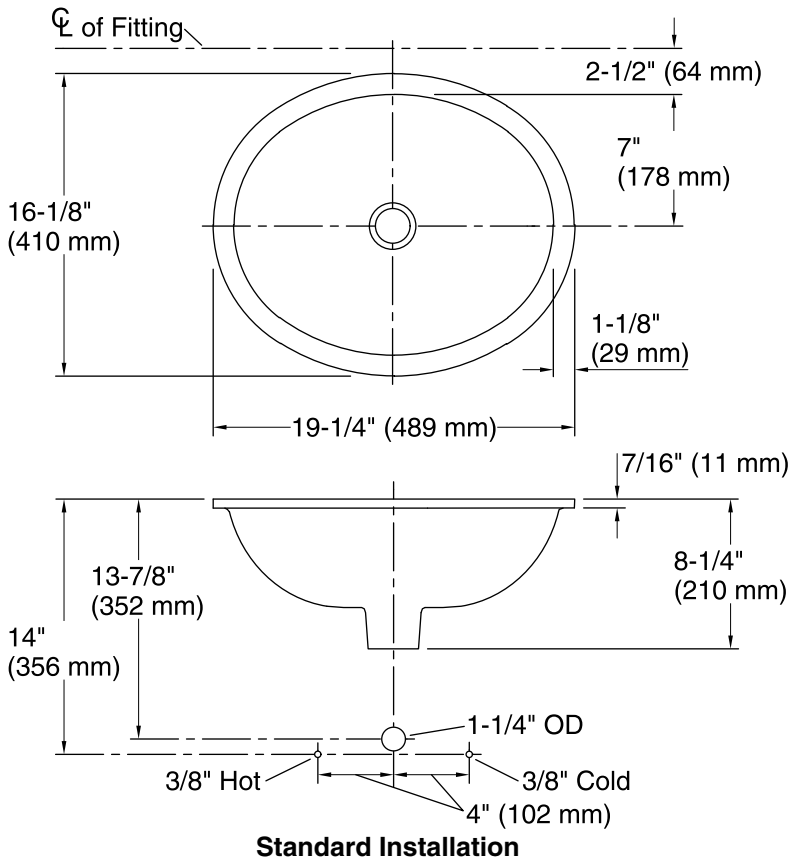

Technical Information

All product dimensions are nominal.

- Bowl configuration: Single
- Installation: Under-mount
- Bowl area (Only): Length: 17" (432 mm)
  Width: 14" (356 mm)
  Water depth: 6-3/8" (162 mm)
- Drain hole: 1-3/4" (44 mm)
- Template: 1151011-7, required, not included

Notes

Install this product according to the installation instructions.

NOTICE: Countertop manufacturer or cutter must use the current product template available at www.kohler.com, or by calling 1-800-4KOHLER. Kohler Co. is not responsible for cutout errors when the incorrect cutout template is used.

ADA, CSA B651 compliant when installed to the specific requirements of these regulations.