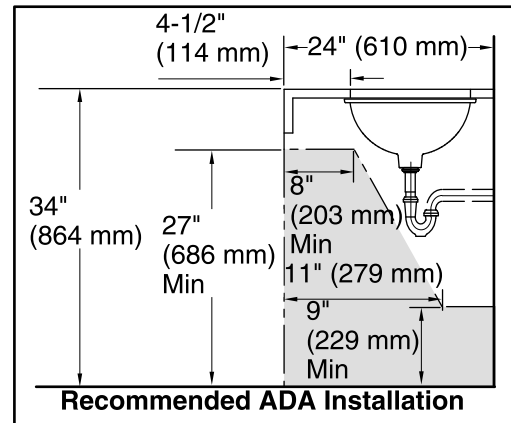

Technical Information

All product dimensions are nominal.

- Bowl configuration: Single
- Installation: Under-mount
- Bowl area (Only): Length: 17" (432 mm)
  Width: 14" (356 mm)
  Water depth: 6-3/8" (162 mm)
- Drain hole: 1-3/4" (44 mm)
- Template: 1151011-7, required, not included

Notes

Install this product according to the installation instructions.

NOTICE: Countertop manufacturer or cutter must use the current product template available at www.kohler.com, or by calling 1-800-4KOHLER. Kohler Co. is not responsible for cutout errors when the incorrect cutout template is used.

ADA, CSA B651 compliant when installed to the specific requirements of these regulations.