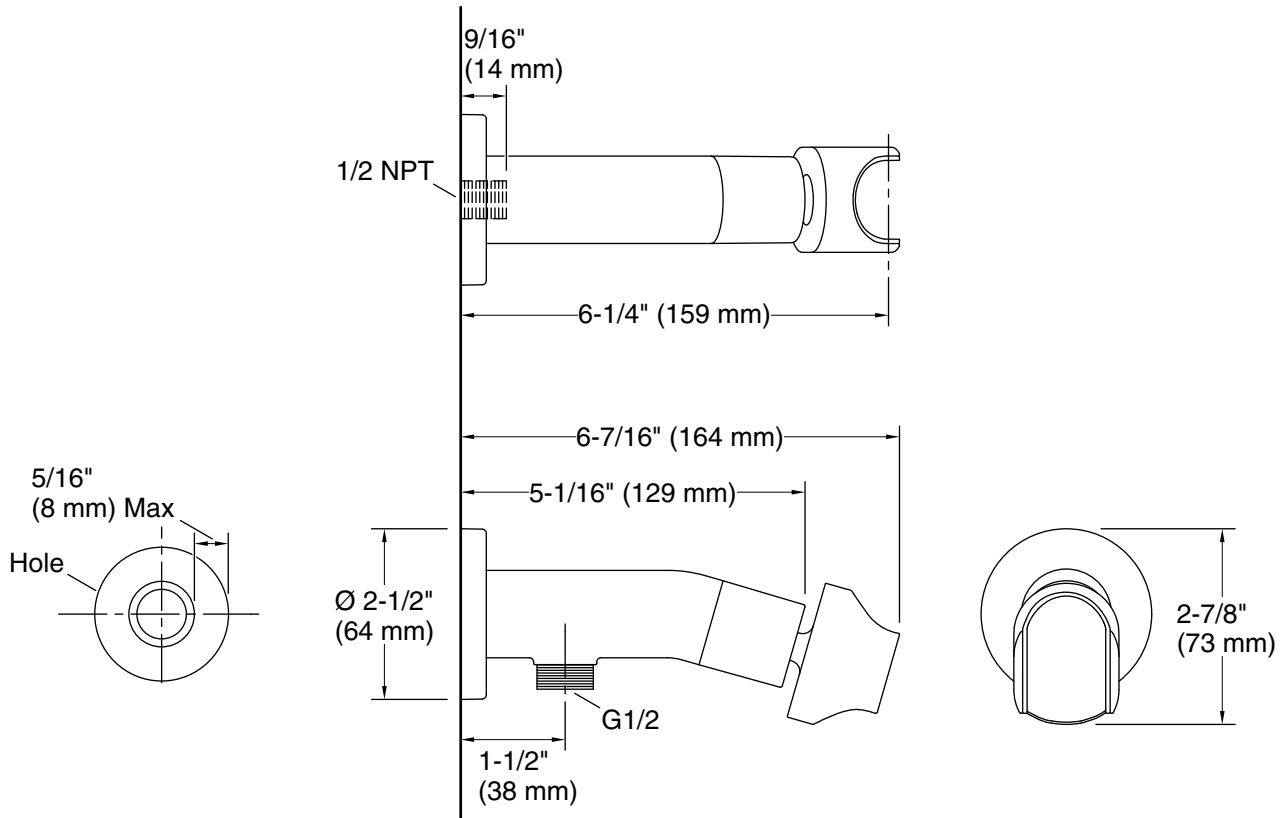

Features

- Requires Statement VES single-function handshower and hose (sold separately).
- Magnetic docking connection allows for handshower height adjustment of 2" (51 mm) and spray angle tilt of 24-58°.
- Includes check valve for backflow prevention.

Material

- Silicone handshower holder.
- Premium metal construction for durability and reliability.
- KOHLER finishes resist corrosion and tarnishing.

Installation

- Wall-mount.
- 1/2 -14 NPT connection.
- May require other adapter based on installation type (sold separately).

Technical Information

All product dimensions are nominal.

Notes

For NPT connection, nipple must extend 9/16" (14 mm) beyond finished wall.