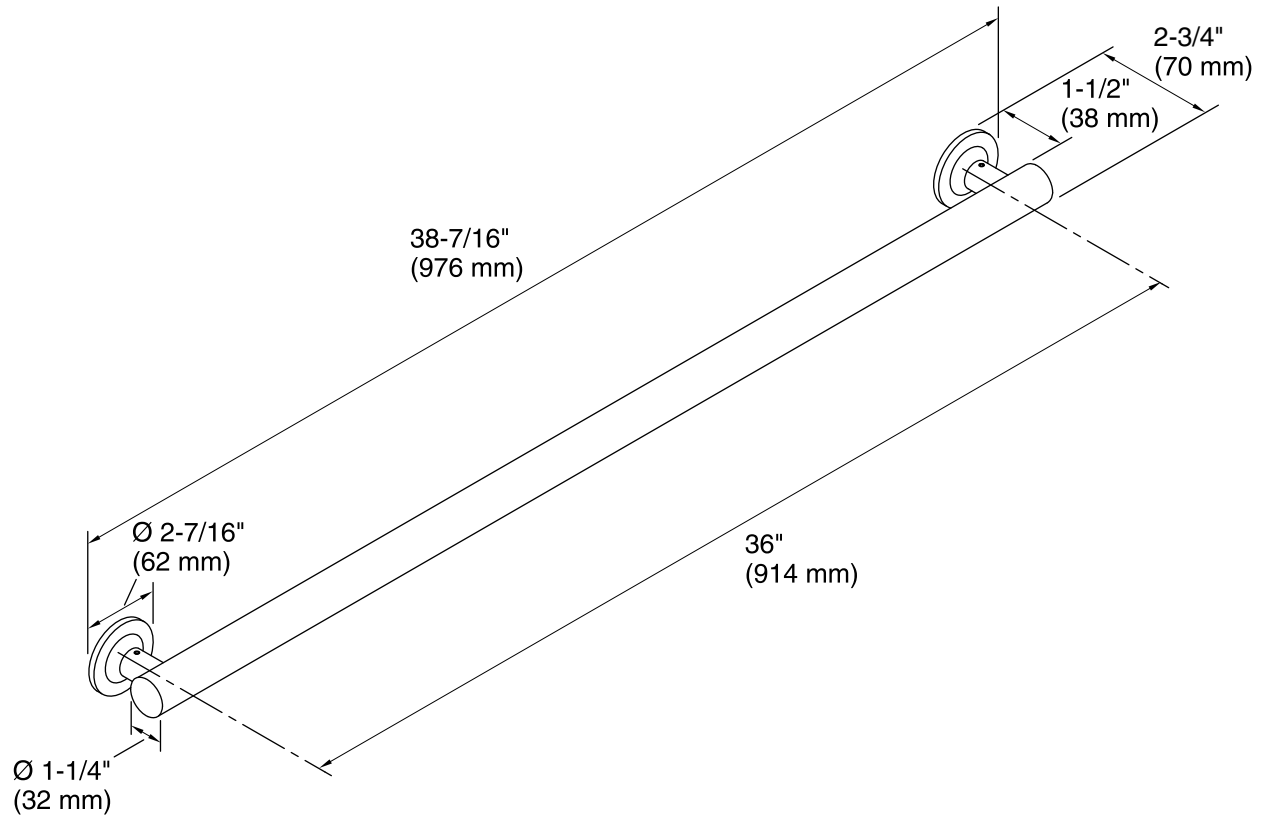

Technical Information

All product dimensions are nominal.

Material: Metal

Notes

Measure your actual product for roughing-in details.

WARNING: Risk of personal injury. The wall plates on the grab bar must be mounted to a brace between the wall studs. This will ensure that the weight of the user is adequately supported.