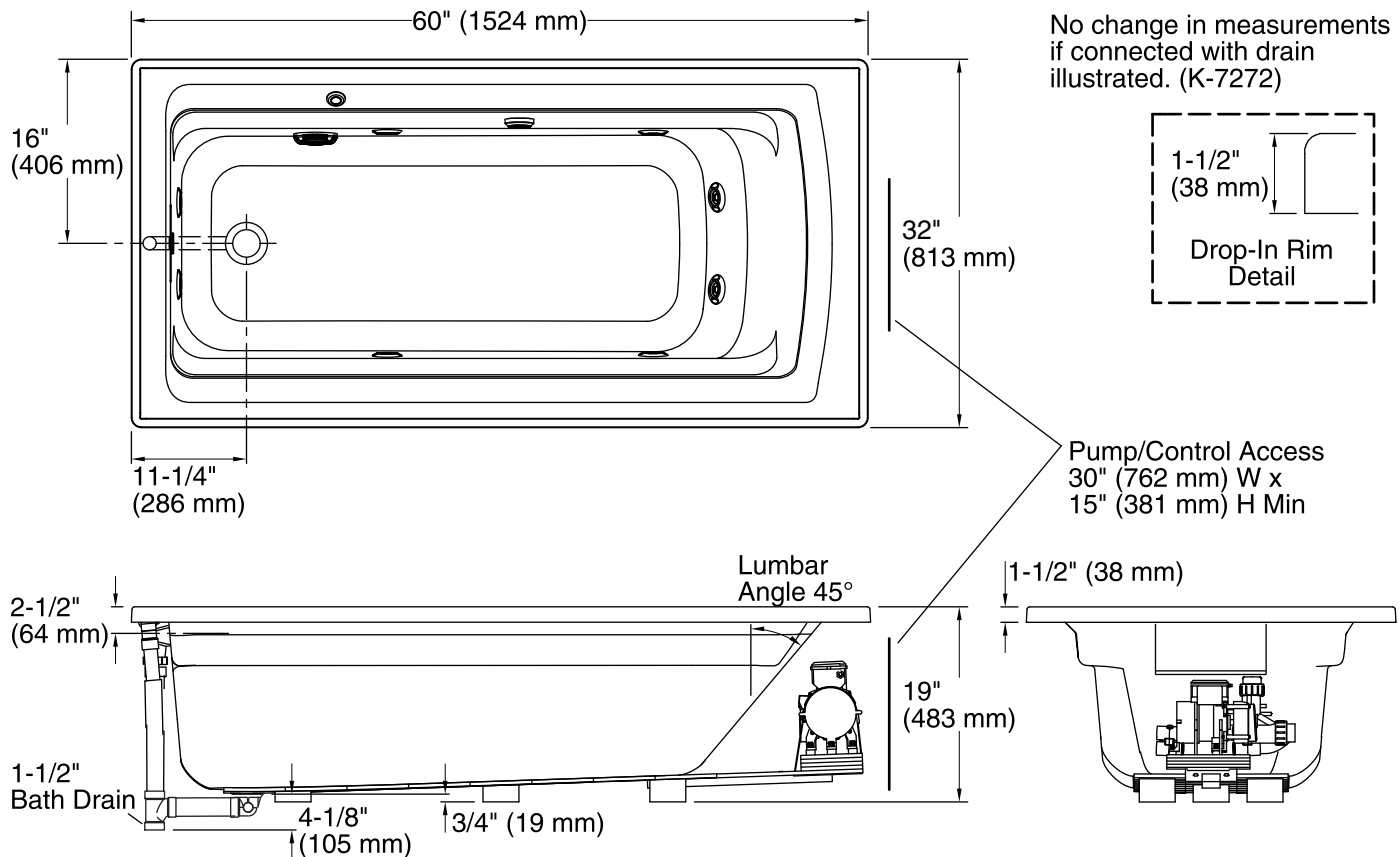

No change in measurements if connected with drain illustrated. (K-7272)

Required Electrical Service

One dedicated circuit required, protected with Class A Ground-Fault Circuit-Interrupter (GFCI). Outside North America, this device may be known as a Residual Current Device (RCD).

Pump, Heated 120 V, 15 A, 60 Hz
Surface:

Technical Information

All product dimensions are nominal.

Installation:	Drop-in
Drain location:	End
Basin area, bottom:	45-1/8" x 19-11/16" (1146 mm x 500 mm)
Basin area, top:	52-3/4" x 25-5/16" (1340 mm x 643 mm)
Weight:	116 lbs (52.6 kg)
Minimum floor load:	46 lbs/ft² (224.6 kg/m²)
Water depth:	15" (381 mm)
Water capacity:	58 gal (219.6 L)
Cutout:	Drop-in, 58-1/2" x 30-1/2" (1486 mm x 775 mm)
Electrical component rating:	Pump: 120 V, 7 A, 60 Hz Heated Surface: 120 V, 0.5 A, 60 Hz
Pump speed:	Single

Notes

Measure your actual product for rough-in details. Install this product according to the installation instructions.

The hot water supply should be 70% of the capacity of the bath or greater. Installations will vary.

This product is designed for drop-in installation only. It is not suited for use in a three-wall alcove with an overhead shower.