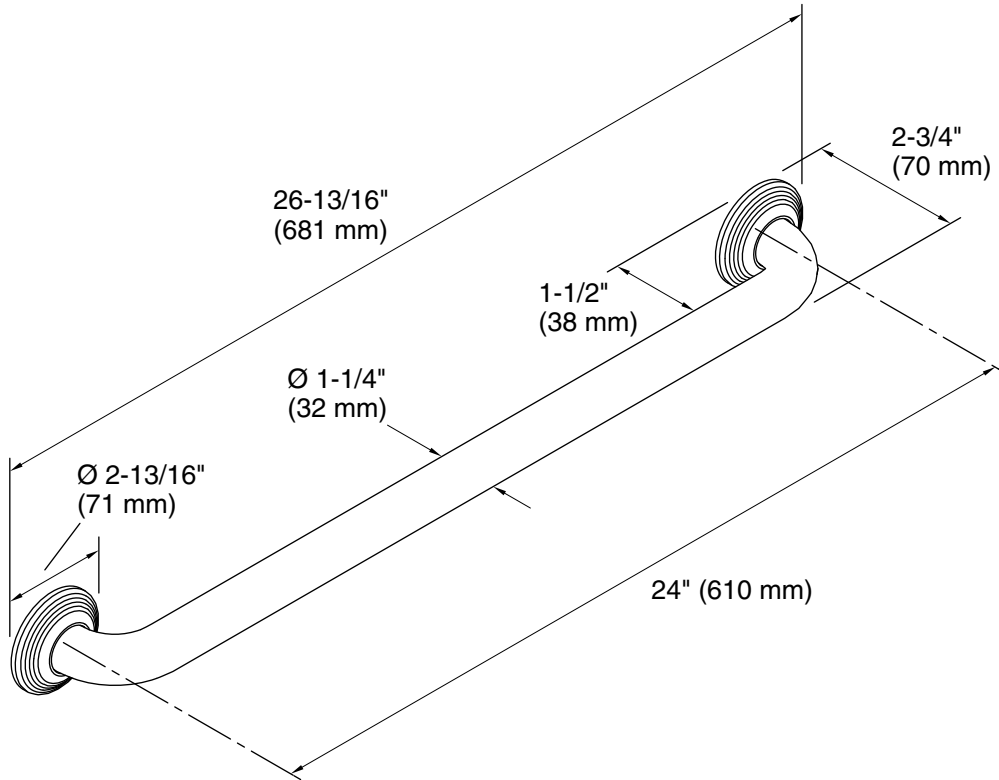

### Technical Information

All product dimensions are nominal.

Installation Type: Wall-mount

Material: Metal