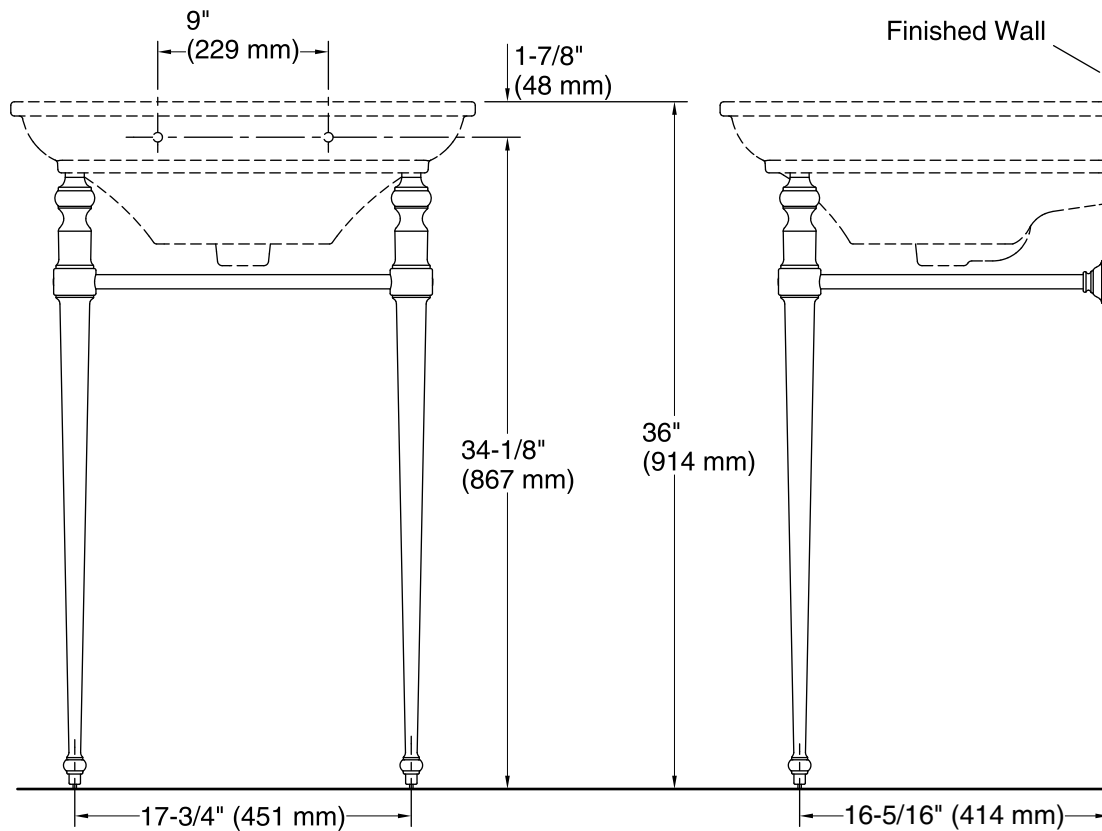

Technical Information

All product dimensions are nominal.

Notes

Install this product according to the installation instructions.