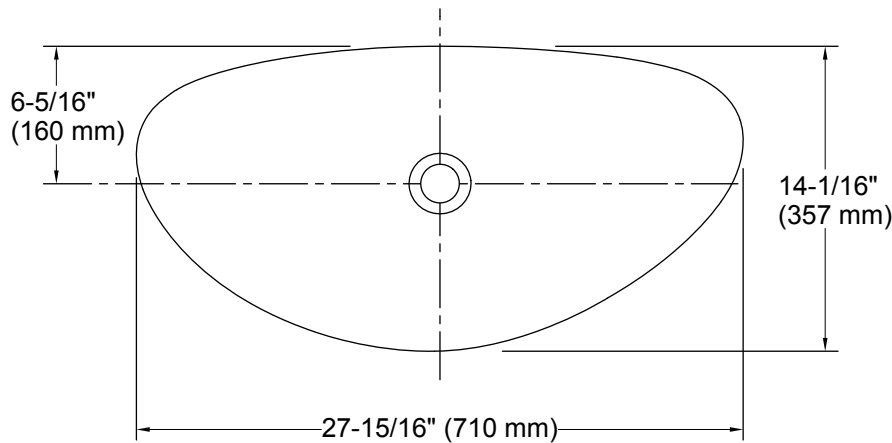

Features

- Natural stone
- Above counter
- Asymmetrical large oval basin
- Without overflow
- No faucet holes; requires wall- or counter-mount faucet.
- 27-15/16 (710 mm) x 14-1/16 (357 mm) x 7-5/8" (194 mm)

Recommended ADA Installation

Technical Information

All product dimensions are nominal.

Installation:	Vessel
Bowl area:	Length: 27-3/16" (690 mm) Width: 13-1/4" (337 mm) Bowl depth: 3-3/16" (81 mm) Water depth: 3-3/16" (81 mm)
Template:	Above counter, 1329684-7, required, included