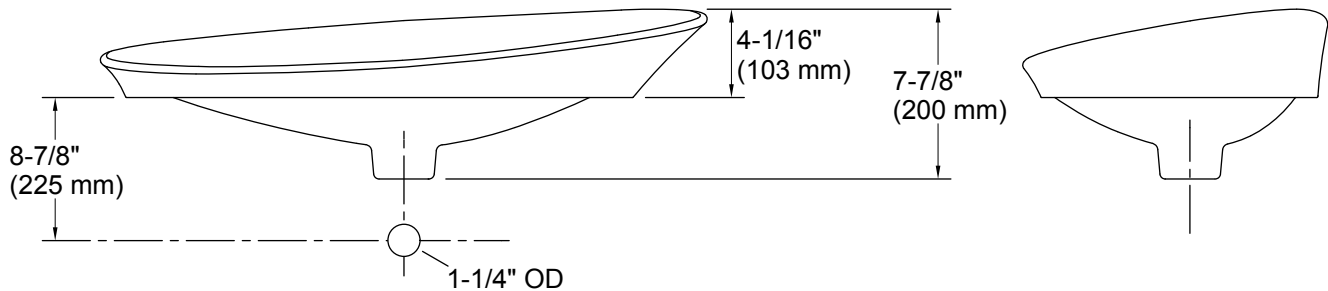

Features

- Natural stone
- Above counter
- Asymmetrical large oval basin
- Without overflow
- No faucet holes; requires wall- or counter-mount faucet.
- 27-15/16 (710 mm) x 14-1/16 (357 mm) x 7-5/8" (194 mm)

Recommended ADA Installation

Technical Information

All product dimensions are nominal.

Installation:	Vessel
Bowl area:	Length: 27-3/16" (690 mm) Width: 13-1/4" (337 mm) Bowl depth: 3-3/16" (81 mm) Water depth: 3-3/16" (81 mm)
Template:	Above counter, 1329684-7, required, included

Both the product and the drain to be installed using clear, 100% Silicone sealant.

The faucet should be installed such that the water stream does not directly impact the decorated surface.

If the faucet is deck-mounted on the center-line of the product we recommend a minimum of a 5" faucet reach to extend past the decorated portion of the surface.