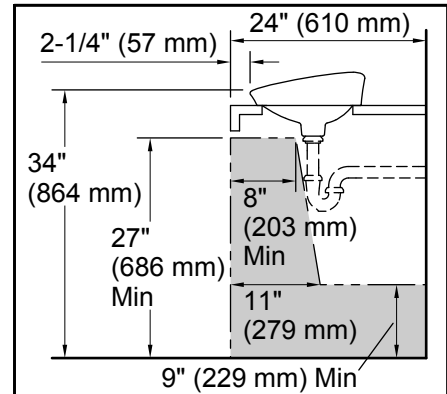

Features

- Natural stone
- Above counter
- Asymmetrical large oval basin
- Without overflow
- No faucet holes; requires wall- or counter-mount faucet.
- 27-15/16 (710 mm) x 14-1/16 (357 mm) x 7-5/8" (194 mm)

Recommended ADA Installation

Technical Information

All product dimensions are nominal.

Installation:	Vessel
Bowl area:	Length: 27-3/16" (690 mm) Width: 13-1/4" (337 mm) Bowl depth: 3-3/16" (81 mm) Water depth: 3-3/16" (81 mm)
Template:	Above counter, 1329684-7, required, included

Both the product and the drain to be installed using clear, 100% Silicone sealant.

The faucet should be installed such that the water stream does not directly impact the decorated surface.

If the faucet is deck-mounted on the center-line of the product we recommend a minimum of a 5" faucet reach to extend past the decorated portion of the surface.