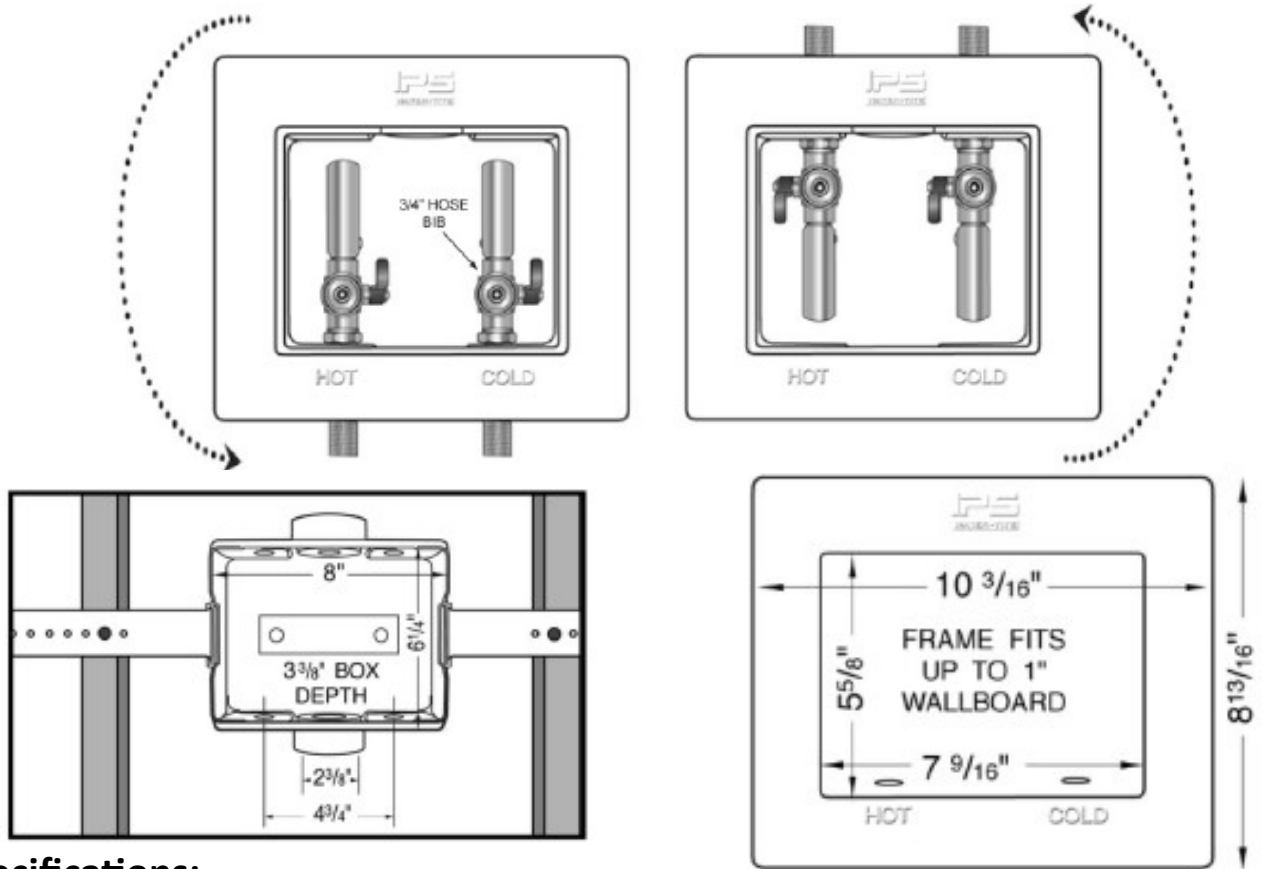

SPECIFICATION SUBMITTAL SHEET

**CENTER DRAIN WASHING MACHINE OUTLET BOX**  
With Quarter Turn Valves and Hammer Arresters

**Specifications:**

Furnish and install center drain washing machine outlet box. Unit shall be Water-Tite product code checked below as manufactured by IPS Corporation.

Product Code	Product Description	Model Number	Case/Qty
85708	Brass Qtr-turn Arrester Valves, Installed, 1/2" Sweat Conx.	W4700HA	10
85711	Brass Qtr-turn Arrester Valves, Installed, 1/2" CPVC Conx.	W4701HA	10
85716	Brass Qtr-turn Arrester Valves, Installed, 1/2" PEX F1807 Conx.	W4702HA	10
85738	Brass Qtr-turn Arrester Valves, Installed, 1/2" Wirsbo F1960 Conx.	W4711HA	10
<b>Contractor Pack</b>			
85709	Brass Qtr-turn Arrester Valves, Installed, 1/2" Sweat Conx.	W4700HACP	20
85713	Brass Qtr-turn Arrester Valves, Installed, 1/2" Wirsbo F1960 Conx.	4700HACPLF	20
85712	Brass Qtr-turn Arrester Valves, Installed, 1/2" CPVC Conx.	W4701HACP	20
85722	Brass Qtr-turn Arrester Valves, Installed, 1/2" PEX F1807 Conx.	W4702HACP	20
85739	Brass Qtr-turn Arrester Valves, Installed, 1/2" Wirsbo F1960 Conx.	W4711HACP	20