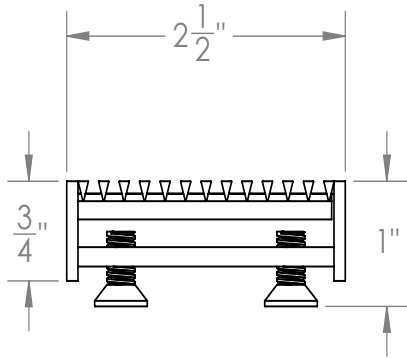

## WA 65:

- Wedge wire grate for FXAS 65, FFAS 65, FTAS 65
- 12 gauge 316L stainless steel
- 2mm wire, 2mm gap

## Models (Overall dimension):

- WA 6524: 23-7/8" L x 2-1/2" W x 3/4" H
- WA 6532: 31-7/8" L x 2-1/2" W x 3/4" H
- WA 6536: 35-7/8" L x 2-1/2" W x 3/4" H
- WA 6542: 41-7/8" L x 2-1/2" W x 3/4" H
- WA 6548: 47-7/8" L x 2-1/2" W x 3/4" H
- WA 6560: 59-7/8" L x 2-1/2" W x 3/4" H