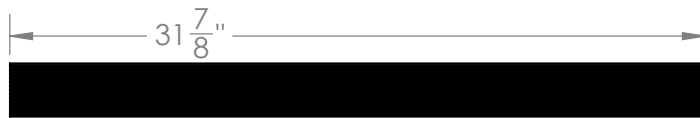

Finishes:

- Satin Stainless - SS
- Polished Stainless - PS
- Satin Bronze - SB
- Oil Rubbed Bronze - ORB
- Matte Black - BK