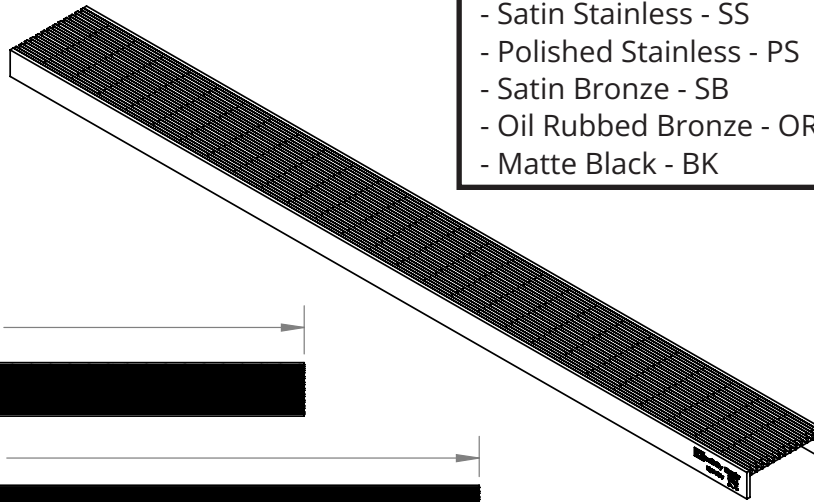

Finishes:

- Satin Stainless - SS
- Polished Stainless - PS
- Satin Bronze - SB
- Oil Rubbed Bronze - ORB
- Matte Black - BK