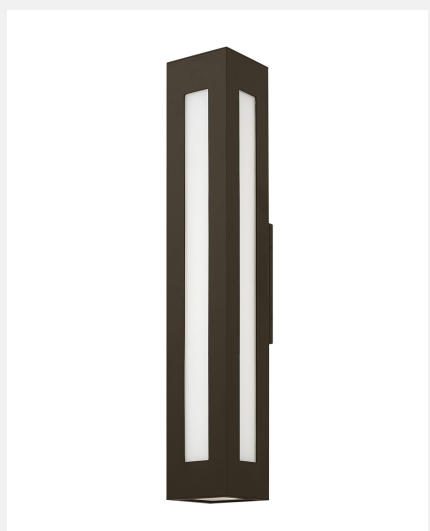

Extra Large Wall Mount Lantern 2198BZ

ITEM NUMBER	2198BZ
BRAND	Hinkley Lighting
MATERIAL	Aluminum
GLASS	Clear Painted White Inside
HEIGHT	36.0"
WIDTH	6.0"
LED COLOR TEMP	3000.0000
VOLTAGE	120v
LED LUMENS	3600
WATTAGE	37w LED *Included
TITLE	WENTYFOUR DEC
CERTIFICATION	C-US Wet Rated
EXTENSION	6.8"
TOP TO OUTLET	18.0"
BACK PLATE	6"W X 10"H

FEATURES AND BENEFITS

- Suitable for use in wet (interior direct splash and outdoor direct rain or sprinkler) locations as defined by NEC and CEC. Meets United States UL Underwriters Laboratories & CSA Canadian Standards Association Product Safety Standards
- Meets California Energy Commission 2016 Title regulations
- For complete warranty information visit [\(hyperlink\)](#)
- 2 year finish warranty
- LED components carry a 5-year limited warranty
- Bold lines and a clean, minimalist style complement contemporary architecture
- Warm rich light bronze tone