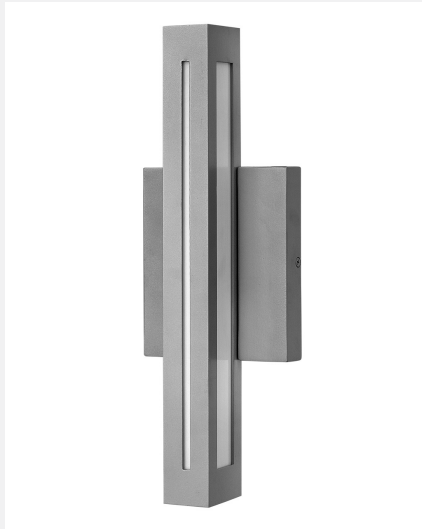

Small Wall Mount Lantern 12312TT

ITEM NUMBER	12312TT
BRAND	Hinkley Lighting
MATERIAL	Aluminum
GLASS	Acrylic Lens
HEIGHT	14.8"
WIDTH	5.0"
LED COLOR TEMP	3000.0000
VOLTAGE	120v
LED LUMENS	1200
WATTAGE	15w LED *Included
TITLE	TWENTYFOUR DEC
CERTIFICATION	C-US Wet Rated
EXTENSION	3.0"
TOP TO OUTLET	7.5"
BACK PLATE	5"W X 6"H

FEATURES AND BENEFITS

- Mounting hardware is hidden on the backplate to ensure a clean silhouette.
- Fixture can be mounted horizontally.
- Suitable for use in wet (interior direct splash and outdoor direct rain or sprinkler) locations as defined by NEC and CEC. Meets United States UL Underwriters Laboratories & CSA Canadian Standards Association Product Safety Standards
- Meets California Energy Commission 2016 Title regulations
- Fixture is ADA compliant and adheres to the standards and guidelines listed by the Americans with Disabilities Act.
- Exclusively available in High Performance LED
- For complete warranty information visit [\(hyperlink\)](#)
- 2 year finish warranty
- LED components carry a 5-year limited warranty
- Bold lines and a clean, minimalist style complement contemporary architecture
- Rich gray tone