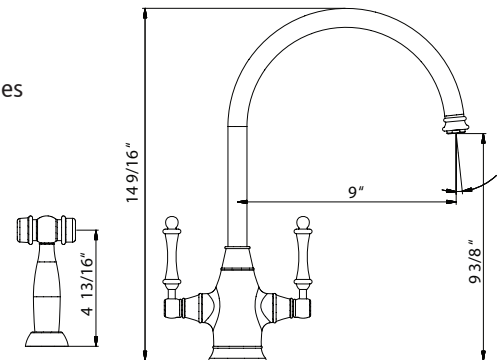

EXDH-4000

**FEATURES**

- Traditional solid brass construction
- Traditional solid brass side spray with removable aerator
- Easy clean removable Aerator
- Sidespray with extendable hose reaches all edges of sink and beyond. 20+ inches
- Forward action with 15° rear limited handle will not hit backsplash
- Ceramic Disc Cartridge - Lifetime Warranty
- Available in 6 finish options
- Oversized deck mounting locknut for ease of installation
- Hybrid stainless steel and nylon braided hoses for increased durability and flexibility
- QuickConnect system designed for secure and easy installation
- All HamatUSA faucets are ICC certified to meet or exceed US State and Federal plumbing codes and low lead safety standards
- Limited Lifetime Warranty