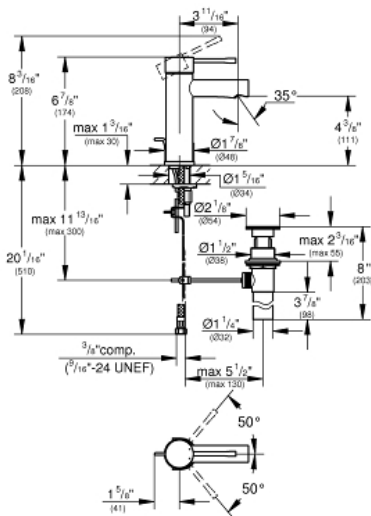

ESSENCE Single-Handle Bathroom Faucet S- Size

MODEL # 32216GNA

Pure Freude
an Wasser

GROHE

Product Description:

ESSENCE

Single-Handle Bathroom Faucet S-Size

Standard Specification:

- Single hole installation
- **GROHE SilkMove** 1.1" (28 mm) ceramic cartridge
- With temperature limiter
- **GROHE StarLight** finish
- **GROHE EcoJoy** Mousseur 1.2 gpm
- 1 1/4" pop-up waste set
- Stainless steel flex lines