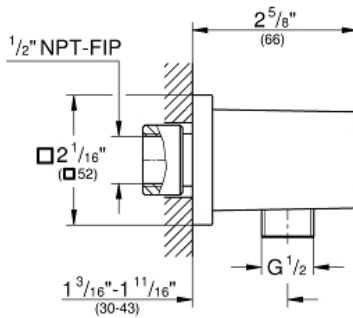

EUPHORIA CUBE
Shower Wall Union, 1/2"
MODEL # 26634000

Pure Freude
an Wasser

GROHE

Product Description:
EUPHORIA CUBE
Shower Wall Union, 1/2"

- Standard Specification:**
- 1/2" NPT Female Threads
 - Check valve included to prevent backflow
 - GROHE StarLight chrome finish

- Applicable Codes & Standards:**
- Energy Policy Act of 1992
 - ASME A112.18.1/CSA B125.1
 - CalGreen

Color:
□ 26634000 StarLight Chrome