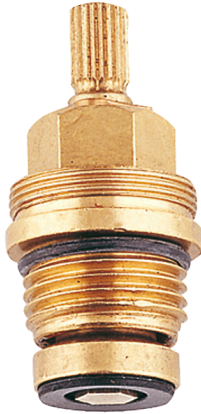

Headpart 1/2"

MODEL # 07146

Pure Freude an Wasser

GROHE

GROHE America, Inc | 200 North Gary Avenue, Suite G, Roselle, IL 60172
Phone: +1 (800) 444-7643 | Fax: +1 (800) 225-2778 | us-customerservice@grohe.com

Product Description:
Headpart 1/2"

Standard Specification:
short spindle, 1/2"
multi-packaging: 10 pieces

Color:
□ 07146 000