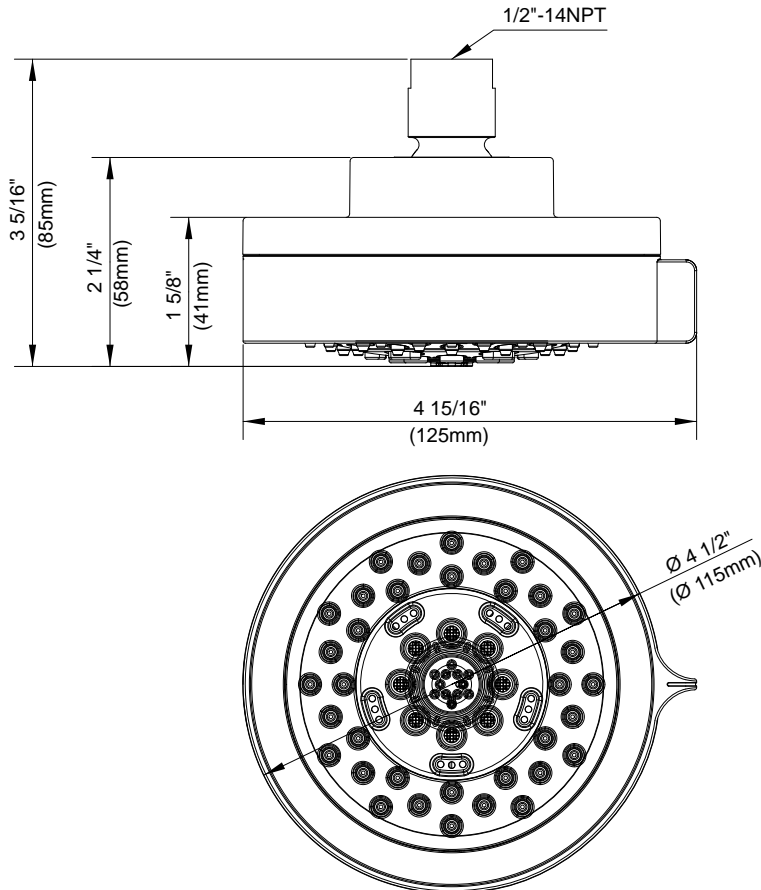

Finishes Available

- Chrome
- Other: Refer to Price List for additional finish