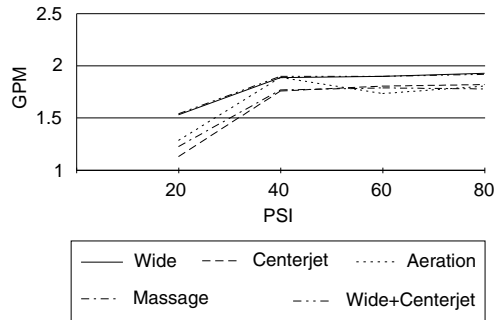

SPECIFICATIONS

4 1/2" PARMA™ FIVE-FUNCTION SHOWERHEAD

Model

D460055

Description

- 5 functions: wide, centerjet, aeration, massage and wide + centerjet
- D-Force™ and Air Injection Technology
- Brass ball joint with polymer shell
- Easy-Glide™ selector ring
- Optimizes water intensity even at low pressures
- With 71 easy clean jets
- Maximum flow rate 2.0 gpm @ 80 psi
- Uses 20% less water than a standard showerhead flowing at 2.5 gpm

Flow Rate

Standards

- UPC/cUPC
- Energy policy act of 1992

Warranty

Danze products are covered by a manufacturer's limited "lifetime" warranty for manufacturing defects.

Finishes Available

- Chrome
- Other: Refer to Price List for additional finish