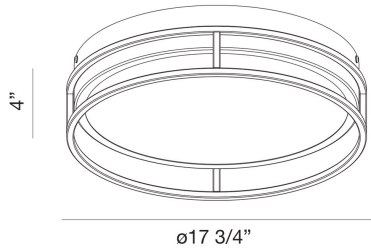

GRAFICE, LG LED FLUSHMOUNT

PRODUCT DETAILS

No.	:	39408-013
Product Color	:	GOLD
Shade / Accent Colour	:	GOLD
Diameter	:	17.75"
Height	:	4"
Weight	:	9.5lbs

LIGHT SOURCE DETAILS

Light Source Type	:	INTEGRATED LED
Input Voltage	:	120V
Bulb Voltage	:	DC 36V
Socket Type	:	LED
Total Wattage	:	30W
Total Lumen	:	1620lm
Kelvin	:	3000K
CRI	:	90
Dimmable	:	Yes

Options Available

ITEM NO.	FINISH	SHADE
39408-013	GOLD	GOLD
39408-020	CHROME	CHROME

TECHNICAL DETAILS

Canopy / Backplate Height	:	2.5"
Canopy / Backplate Dia.	:	17"

PROJECT INFORMATION

 Job Name: Date: Type: