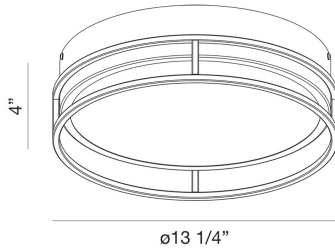

### PRODUCT DETAILS

No.	:	39315-021
Product Color	:	CHROME
Shade / Accent Colour	:	CHROME
Diameter	:	13.25"
Height	:	4"
Weight	:	6lbs

### TECHNICAL DETAILS

Canopy / Backplate Height	:	2.5"
Canopy / Backplate Dia.	:	12.75"