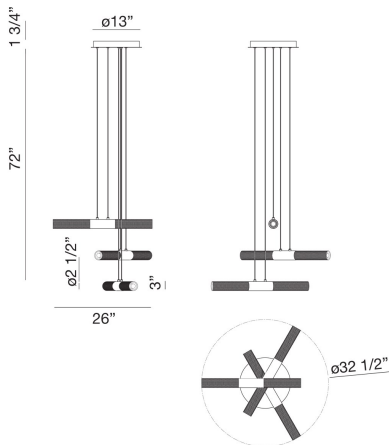

CROSSLEY, 6LT CHANDELIER

PRODUCT DETAILS

No.	:	39313-010
Product Color	:	CHROME
Shade / Accent Colour	:	CHROME
Diameter	:	32.5"
Height	:	9"
Weight	:	23.1lbs

LIGHT SOURCE DETAILS

Light Source Type	:	INTEGRATED LED
Input Voltage	:	120V
Bulb Voltage	:	25.6V
Socket Type	:	LED
Total Wattage	:	40.5W
Total Lumen	:	3630lm
Kelvin	:	3000K
CRI	:	90
Dimmable	:	Yes

Options Available

ITEM NO.	FINISH	SHADE
39313-010	CHROME	CHROME

TECHNICAL DETAILS

Hanging Support Type	:	AIRCRAFT CABLE
Hanging Support Length	:	72"
Canopy / Backplate Height	:	1.75"
Canopy / Backplate Dia.	:	13"