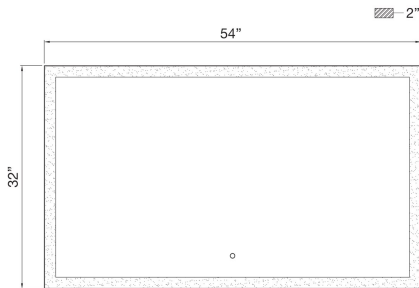

PROJECT INFORMATION

Job Name: Date: Type:

Comments: