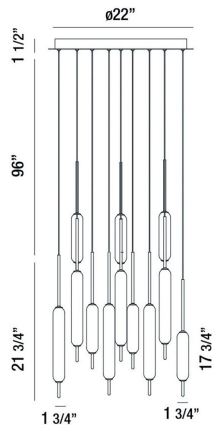

CUMBERLAND, 22" ROUND CHANDELIER

PRODUCT DETAILS

No.	:	37235-031
Product Color	:	MIXED
Product Material	:	METAL
Shade / Accent Colour	:	WHITE
Shade / Accent Material	:	GLASS
Diameter	:	22"
Height	:	21.75"
Overall Height	:	119.25"
Weight	:	23.1lbs

LIGHT SOURCE DETAILS

Light Source Type	:	INTEGRATED LED
Input Voltage	:	120V
Bulb Voltage	:	120V
Socket Type	:	LED
Total Wattage	:	120W
Total Lumen	:	7200lm
Kelvin	:	3000K
CRI	:	90
Dimmable	:	Yes

Options Available

ITEM NO.	FINISH	SHADE
37235-017	ANTIQUÉ BRASS	WHITE
37235-024	BLACK	WHITE
37235-031	MIXED	WHITE
37235-043	SATIN NICKEL	WHITE

TECHNICAL DETAILS

Hanging Support Type	:	WIRE
Hanging Support Length	:	96"
Canopy / Backplate Height	:	1.5"
Canopy / Backplate Dia.	:	22"
Location	:	DRY
Approval	:	
Title 24	:	Yes