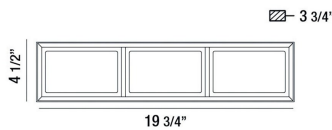

TECHNICAL DETAILS

Approval	:	
Title 24	:	Yes

PROJECT INFORMATION

Job Name: Date: Type:

Comments: