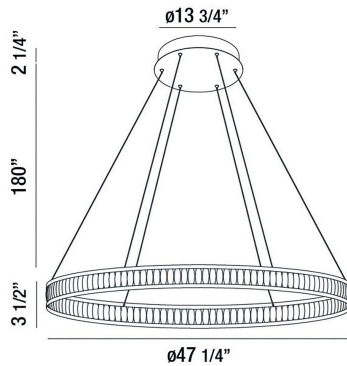

## FORSTER, 47" ROUND CHANDELIER

### PRODUCT DETAILS

No.	:	37092-016
Product Color	:	BLACK
Product Material	:	METAL
Shade / Accent Colour	:	WHITE
Shade / Accent Material	:	ACRYLIC
Diameter	:	47.25"
Height	:	3.5"
Overall Height	:	185.75"
Weight	:	9lbs

### LIGHT SOURCE DETAILS

Light Source Type	:	INTEGRATED LED
Input Voltage	:	120V
Bulb Voltage	:	120V
Socket Type	:	LED
Total Wattage	:	105W
Total Lumen	:	6300lm
Kelvin	:	3000K
CRI	:	>80
Dimmable	:	Yes

### TECHNICAL DETAILS

Hanging Support Type	:	AIRCRAFT CABLE
Hanging Support Length	:	180"
Canopy / Backplate Height	:	2.25"
Canopy / Backplate Dia.	:	13.75"
Location	:	DRY
Title 24	:	Yes