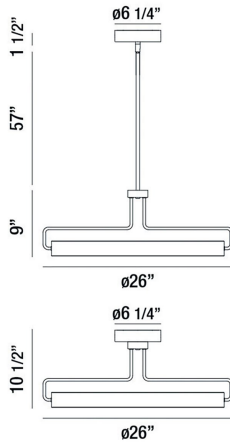

PEMBERTON, 26" ROUND PENDANT/SEMI FLUSHMOUNT

PRODUCT DETAILS

No.	:	37082-025
Product Color	:	SATIN NICKEL
Product Material	:	METAL
Shade / Accent Colour	:	BLACK
Shade / Accent Material	:	ACRYLIC
Diameter	:	26"
Height	:	9"
Overall Height	:	67.5"
Weight	:	7.2lbs

LIGHT SOURCE DETAILS

Light Source Type	:	INTEGRATED LED
Input Voltage	:	120V
Bulb Voltage	:	120V
Socket Type	:	LED
Total Wattage	:	32W
Total Lumen	:	1800lm
Kelvin	:	3000K
CRI	:	90+
Dimmable	:	Yes

Options Available

ITEM NO.	FINISH	SHADE
37082-017	ANTIQUÉ BRASS	BLACK
37082-025	SATIN NICKEL	BLACK

TECHNICAL DETAILS

Hanging Support Type	:	ROD
Hanging Support Length	:	57"
Canopy / Backplate Height	:	1.5"
Canopy / Backplate Dia.	:	6.25"
Location	:	DRY
Title 24	:	Yes