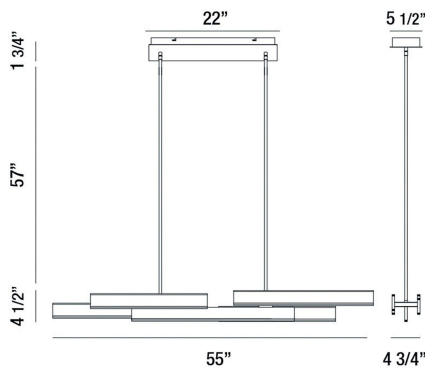

CAMENO, 55" LINEAR CHANDELIER

Options Available

ITEM NO.	FINISH	SHADE
37065-010	MATTE BLACK	
37065-027	SATIN GOLD	

PRODUCT DETAILS

No.	:	37065-027
Product Color	:	SATIN GOLD
Product Material	:	METAL
Shade / Accent Material	:	ACRYLIC
Length	:	55"
Width	:	4.75"
Height	:	4.5"
Overall Height	:	63.25"
Weight	:	16.7lbs

LIGHT SOURCE DETAILS

Light Source Type	:	INTEGRATED LED
Input Voltage	:	120V
Bulb Voltage	:	120V
Socket Type	:	LED
Total Wattage	:	113W
Total Lumen	:	7100lm
Kelvin	:	3000K
CRI	:	90
Dimmable	:	Yes

TECHNICAL DETAILS

Hanging Support Type	:	ROD
Hanging Support Length	:	57"
Rods Included	:	3"+6"+12"+18"+18"
Canopy / Backplate Length	:	22"
Canopy / Backplate Height	:	1.75"
Canopy / Backplate Width	:	5.5"
Location	:	DRY
Approval	:	
Title 24	:	Yes