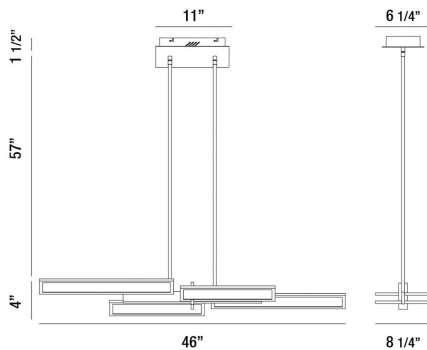

BAYSWATER, 46" LINEAR CHANDELIER

Options Available

ITEM NO.	FINISH	SHADE
37062-019	MATTE BLACK	
37062-026	SATIN GOLD	

PRODUCT DETAILS

No.	:	37062-019
Product Color	:	MATTE BLACK
Product Material	:	METAL
Shade / Accent Material	:	ACRYLIC
Length	:	46"
Width	:	8.25"
Height	:	4"
Overall Height	:	62.5"
Weight	:	12.8lbs

LIGHT SOURCE DETAILS

Light Source Type	:	INTEGRATED LED
Input Voltage	:	120V
Bulb Voltage	:	120V
Socket Type	:	LED
Total Wattage	:	69W
Total Lumen	:	2800lm
Kelvin	:	3000K
CRI	:	90
Dimmable	:	Yes

TECHNICAL DETAILS

Hanging Support Type	:	ROD
Hanging Support Length	:	57"
Rods Included	:	3"+6"+12"+18"+18"
Canopy / Backplate Length	:	11"
Canopy / Backplate Height	:	1.5"
Canopy / Backplate Width	:	6.25"
Location	:	DRY
Approval	:	
Title 24	:	Yes