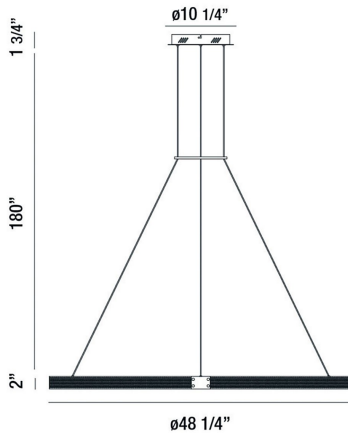

ADMIRAL, 49" ROUND CHANDELIER

PRODUCT DETAILS

No.	:	37054-014
Product Color	:	MATTE BLACK/GOLD
Product Material	:	METAL
Shade / Accent Material	:	METAL
Diameter	:	48.25"
Height	:	2"
Overall Height	:	183.75"
Weight	:	18.3lbs

LIGHT SOURCE DETAILS

Light Source Type	:	INTEGRATED LED
Input Voltage	:	120V
Bulb Voltage	:	120V
Socket Type	:	LED
Total Wattage	:	71W
Total Lumen	:	2960lm
Kelvin	:	3000K
CRI	:	90
Dimmable	:	Yes

Options Available

ITEM NO.	FINISH	SHADE
37054-014	MATTE BLACK/GOLD	

TECHNICAL DETAILS

Hanging Support Type	:	WIRE
Hanging Support Length	:	180"
Canopy / Backplate Height	:	1.75"
Canopy / Backplate Dia.	:	10.25"
Location	:	DRY
Approval	:	
Title 24	:	Yes