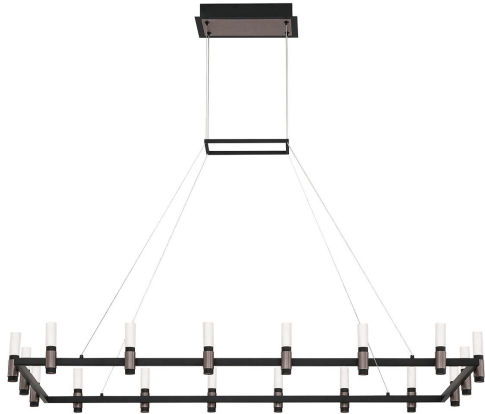

ALTAMONT, 52" RECTANGULAR CHANDELIER

PRODUCT DETAILS

No.	:	37048-013
Product Color	:	SATIN NICKEL/BLACK
Product Material	:	METAL
Shade / Accent Material	:	ACRYLIC
Length	:	51.75"
Width	:	27"
Height	:	5.25"
Overall Height	:	103.25"
Weight	:	15.1lbs

LIGHT SOURCE DETAILS

Light Source Type	:	INTEGRATED LED
Input Voltage	:	120V
Bulb Voltage	:	120V
Socket Type	:	LED
Total Wattage	:	83W
Total Lumen	:	2880lm
Kelvin	:	3000K
CRI	:	90
Dimmable	:	Yes

Options Available

ITEM NO.	FINISH	SHADE
37048-013	SATIN NICKEL/BLACK	

TECHNICAL DETAILS

Hanging Support Type	:	WIRE
Hanging Support Length	:	96"
Canopy / Backplate Length	:	12.5"
Canopy / Backplate Height	:	2"
Canopy / Backplate Width	:	6.25"
Location	:	DRY
Title 24	:	Yes