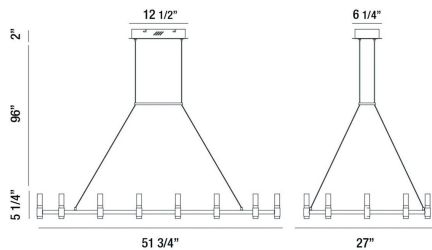

ALTAMONT, 52" RECTANGULAR CHANDELIER

PRODUCT DETAILS

No.	:	37048-013
Product Color	:	SATIN NICKEL/BLACK
Product Material	:	METAL
Shade / Accent Material	:	ACRYLIC
Length	:	51.75"
Width	:	27"
Height	:	5.25"
Overall Height	:	103.25"
Weight	:	15.1lbs

ITEM NO.	FINISH	SHADE
37048-013	SATIN NICKEL/BLACK	

TECHNICAL DETAILS

Hanging Support Type	:	WIRE
Hanging Support Length	:	96"
Canopy / Backplate Length	:	12.5"
Canopy / Backplate Height	:	2"
Canopy / Backplate Width	:	6.25"
Location	:	DRY
Title 24	:	Yes