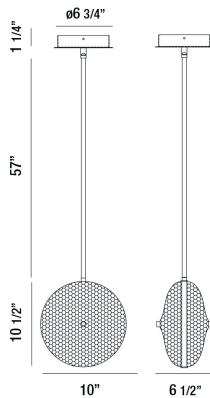

### PRODUCT DETAILS

No.	:	35913-016
Product Color	:	CHROME
Product Material	:	METAL
Shade / Accent Colour	:	CLEAR
Shade / Accent Material	:	HONEYCOMB GLASS
Length	:	10"
Width	:	6.5"
Height	:	68.25"
Weight	:	10.5lbs

### TECHNICAL DETAILS

Hanging Support Type	:	ROD
Hanging Support Length	:	57"
Rods Included	:	3"+6"+12"+18"+18"
Canopy / Backplate Height	:	1.25"
Canopy / Backplate Dia.	:	6.75"
Location	:	DRY
Approval	:	