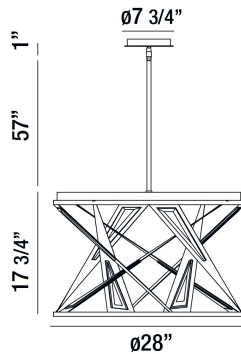

SARISE, 28" ROUND CHANDELIER

PRODUCT DETAILS

No.	:	35644-019
Product Color	:	BLACK
Product Material	:	METAL
Shade / Accent Colour	:	CHROME/CLEAR
Shade / Accent Material	:	METAL/CRYSTAL
Diameter	:	28"
Height	:	17.75"
Overall Height	:	75.75"
Weight	:	42.9lbs

LIGHT SOURCE DETAILS

Light Source Type	:	INTEGRATED LED
Input Voltage	:	120V
Bulb Voltage	:	120V
Total Wattage	:	48W
Total Lumen	:	3840lm
Kelvin	:	3000K
CRI	:	90+
Dimmable	:	Yes

Options Available

ITEM NO.	FINISH	SHADE
35644-019	BLACK	CHROME/CLEAR

TECHNICAL DETAILS

Hanging Support Type	:	ROD
Hanging Support Length	:	57"
Rods Included	:	3"+6"+12"+18"+18"
Canopy / Backplate Height	:	1"
Canopy / Backplate Dia.	:	6.25"
Location	:	DRY
Approval	:	
Title 24	:	Yes