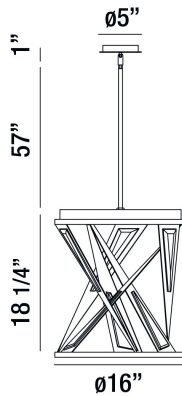

## SARISE, 16" ROUND CHANDELIER

### PRODUCT DETAILS

No.	:	35643-012
Product Color	:	BLACK
Product Material	:	METAL
Shade / Accent Colour	:	CHROME/CLEAR
Shade / Accent Material	:	METAL/CRYSTAL
Diameter	:	16"
Height	:	18.25"
Overall Height	:	76.25"
Weight	:	19.6lbs

### TECHNICAL DETAILS

Hanging Support Type	:	ROD
Hanging Support Length	:	57"
Rods Included	:	3"+6"+12"+18"+18"
Canopy / Backplate Height	:	1"
Canopy / Backplate Dia.	:	5.125"
Location	:	DRY
Approval	:	
Title 24	:	Yes